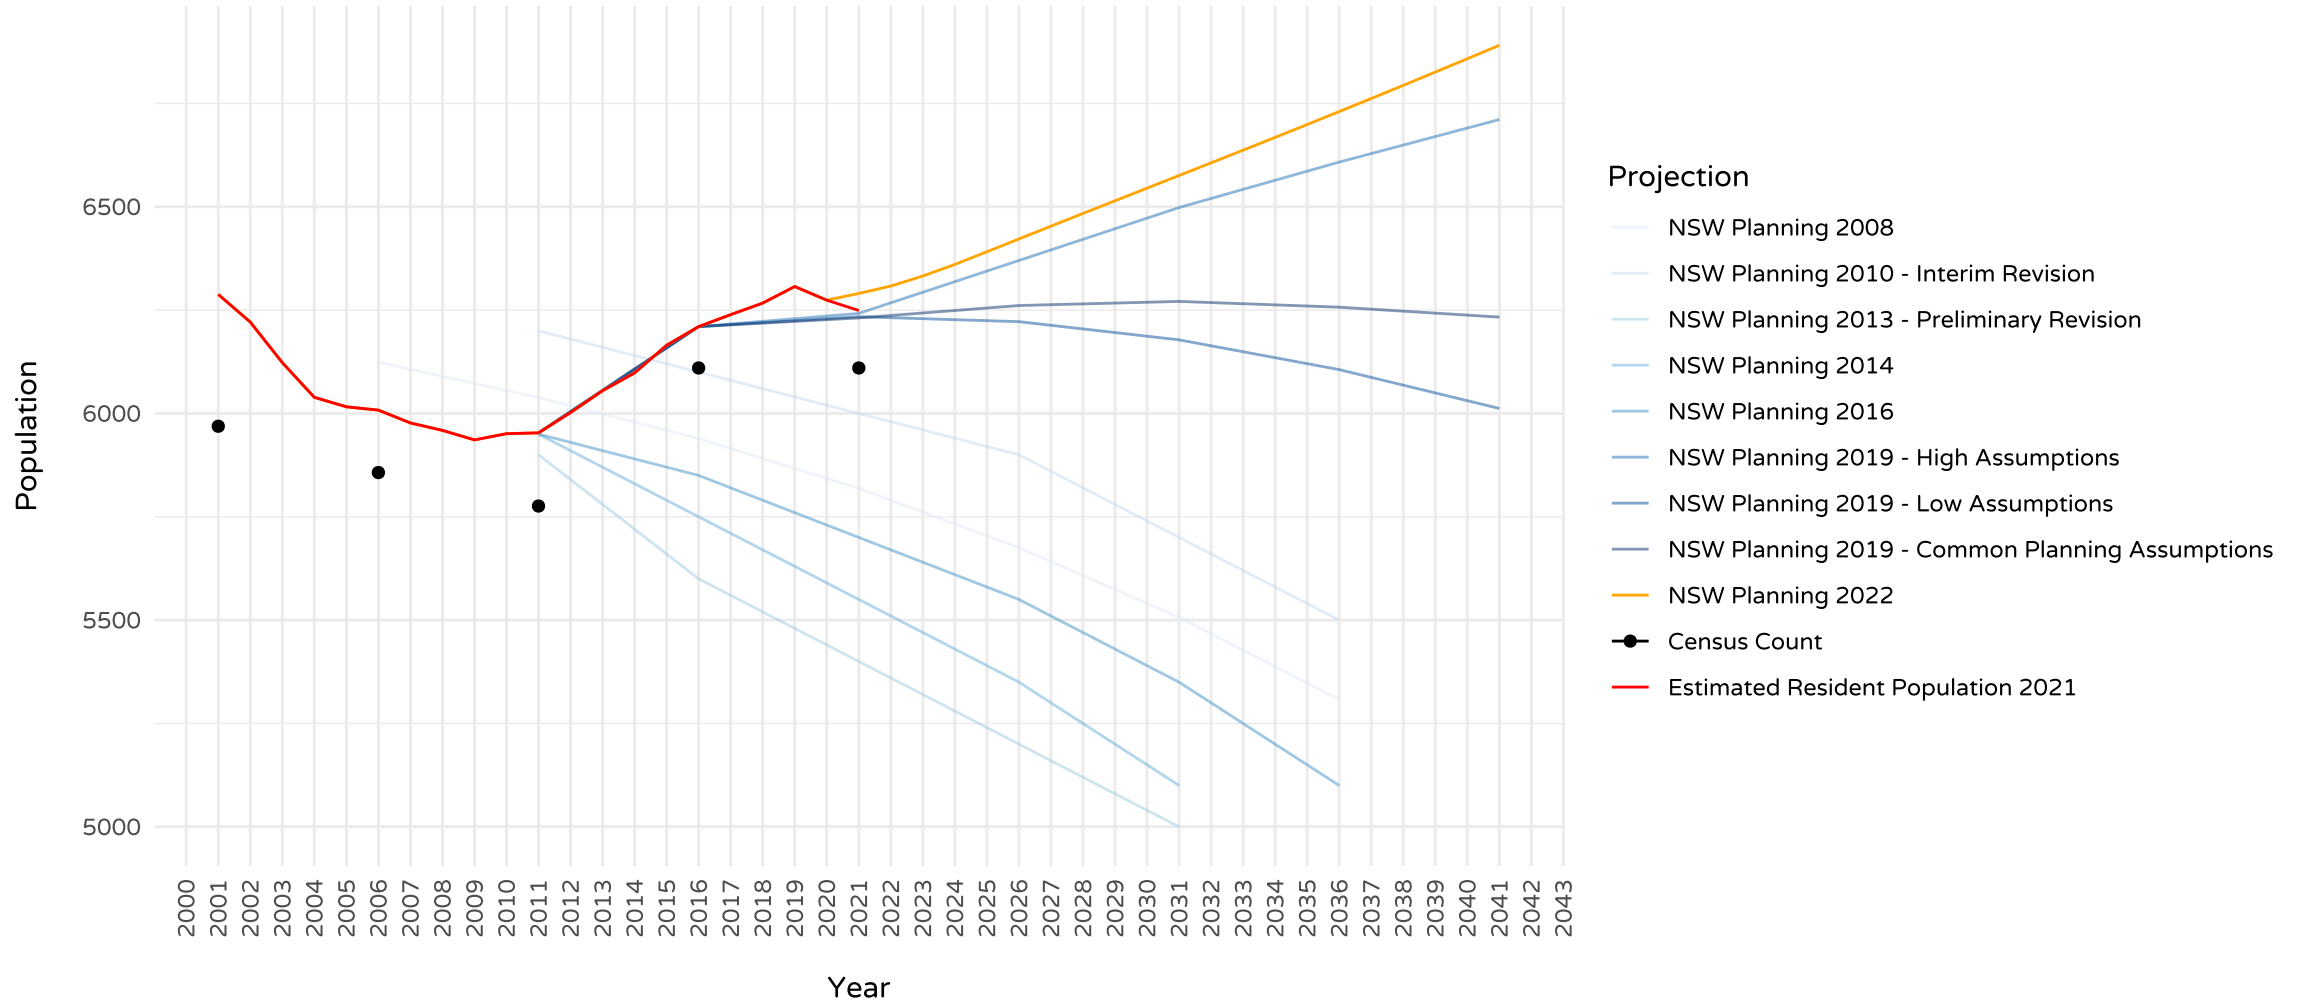

Temora NSW Population Projections, ERP and Census Count

Data Source: NSW Population Projections - NSW Department of Planning and Environment and Australian Bureau of Statistics