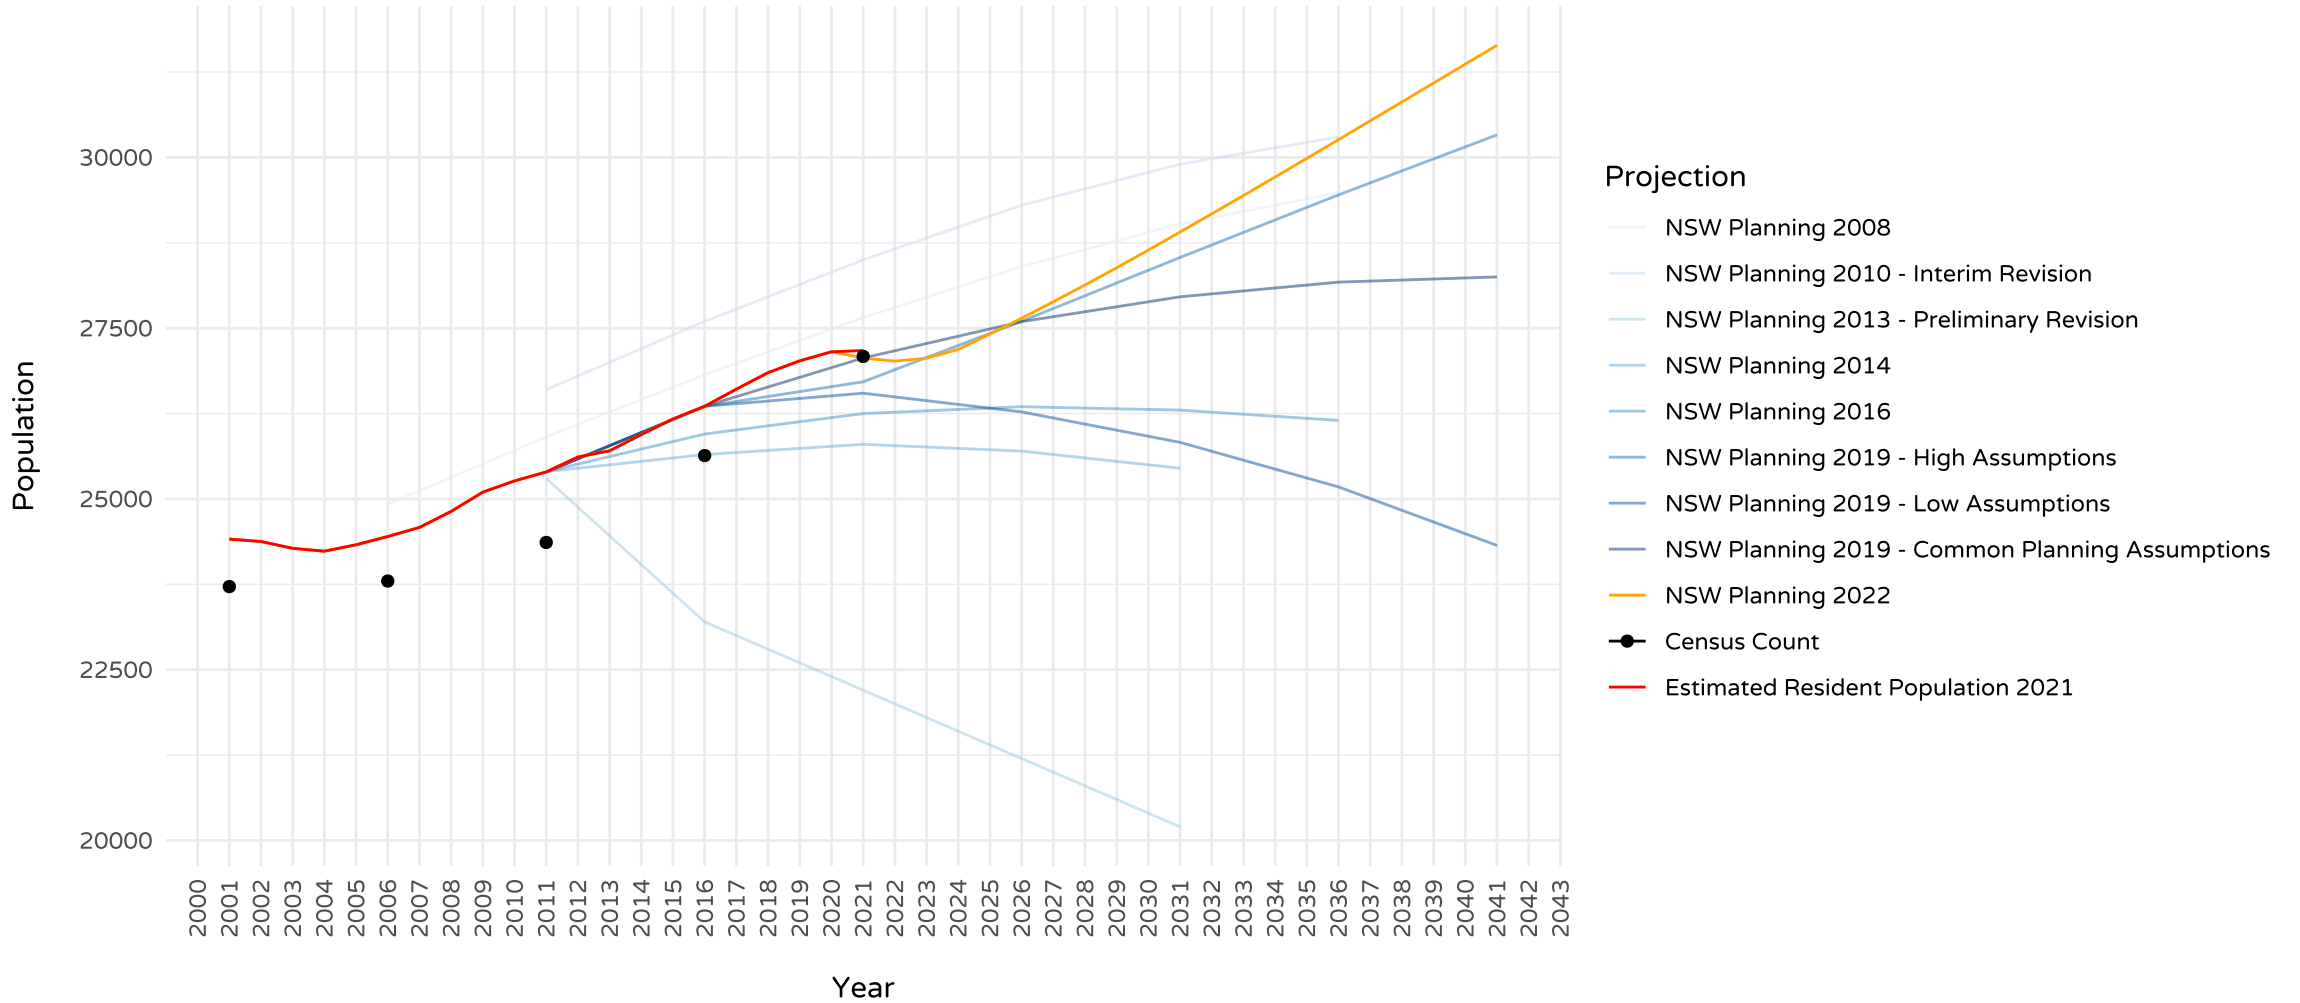

Griffith NSW Population Projections, ERP and Census Count

Data Source: NSW Population Projections - NSW Department of Planning and Environment and Australian Bureau of Statistics