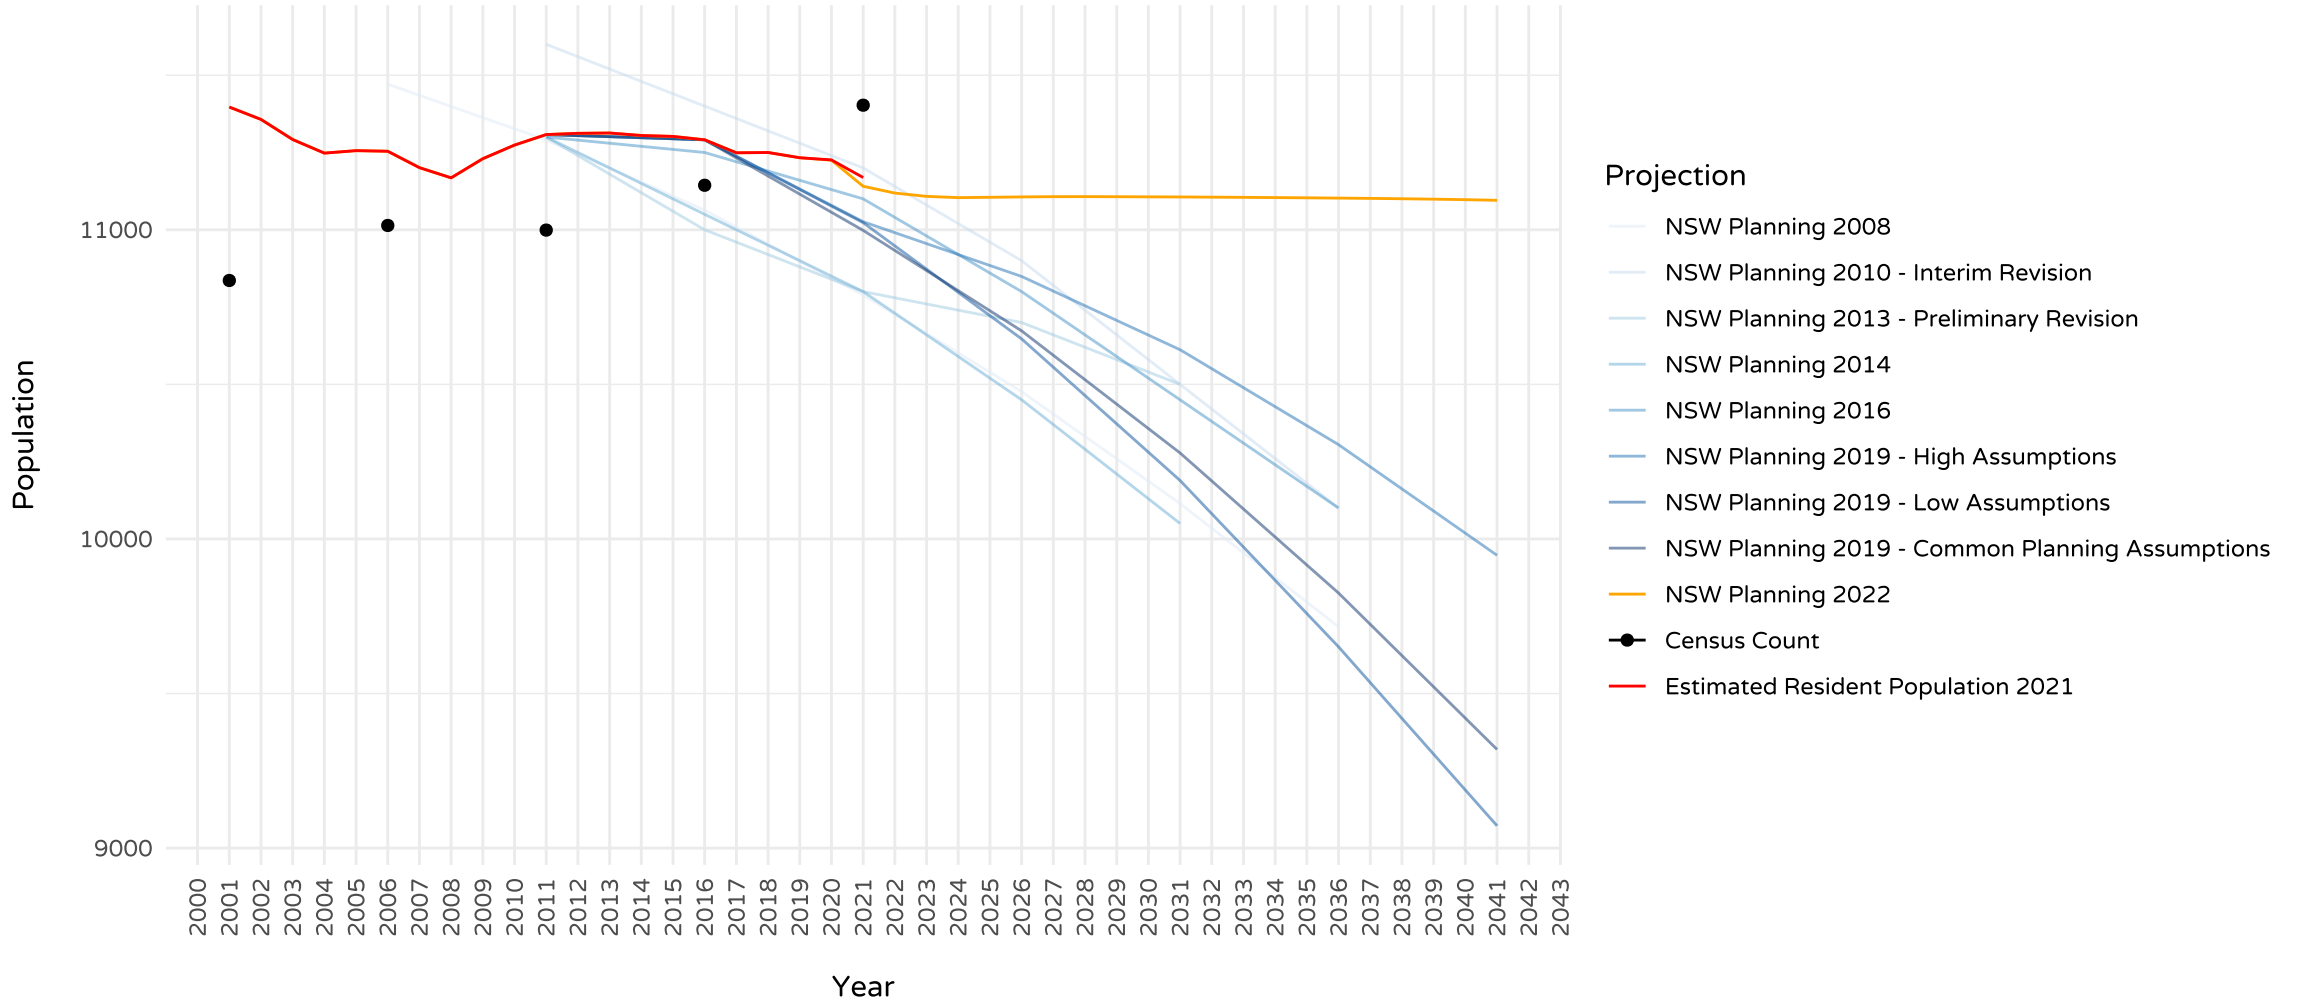

Cootamundra-Gundagai Regional NSW Population Projections, ERP and Census Count

Data Source: NSW Population Projections - NSW Department of Planning and Environment and Australian Bureau of Statistics