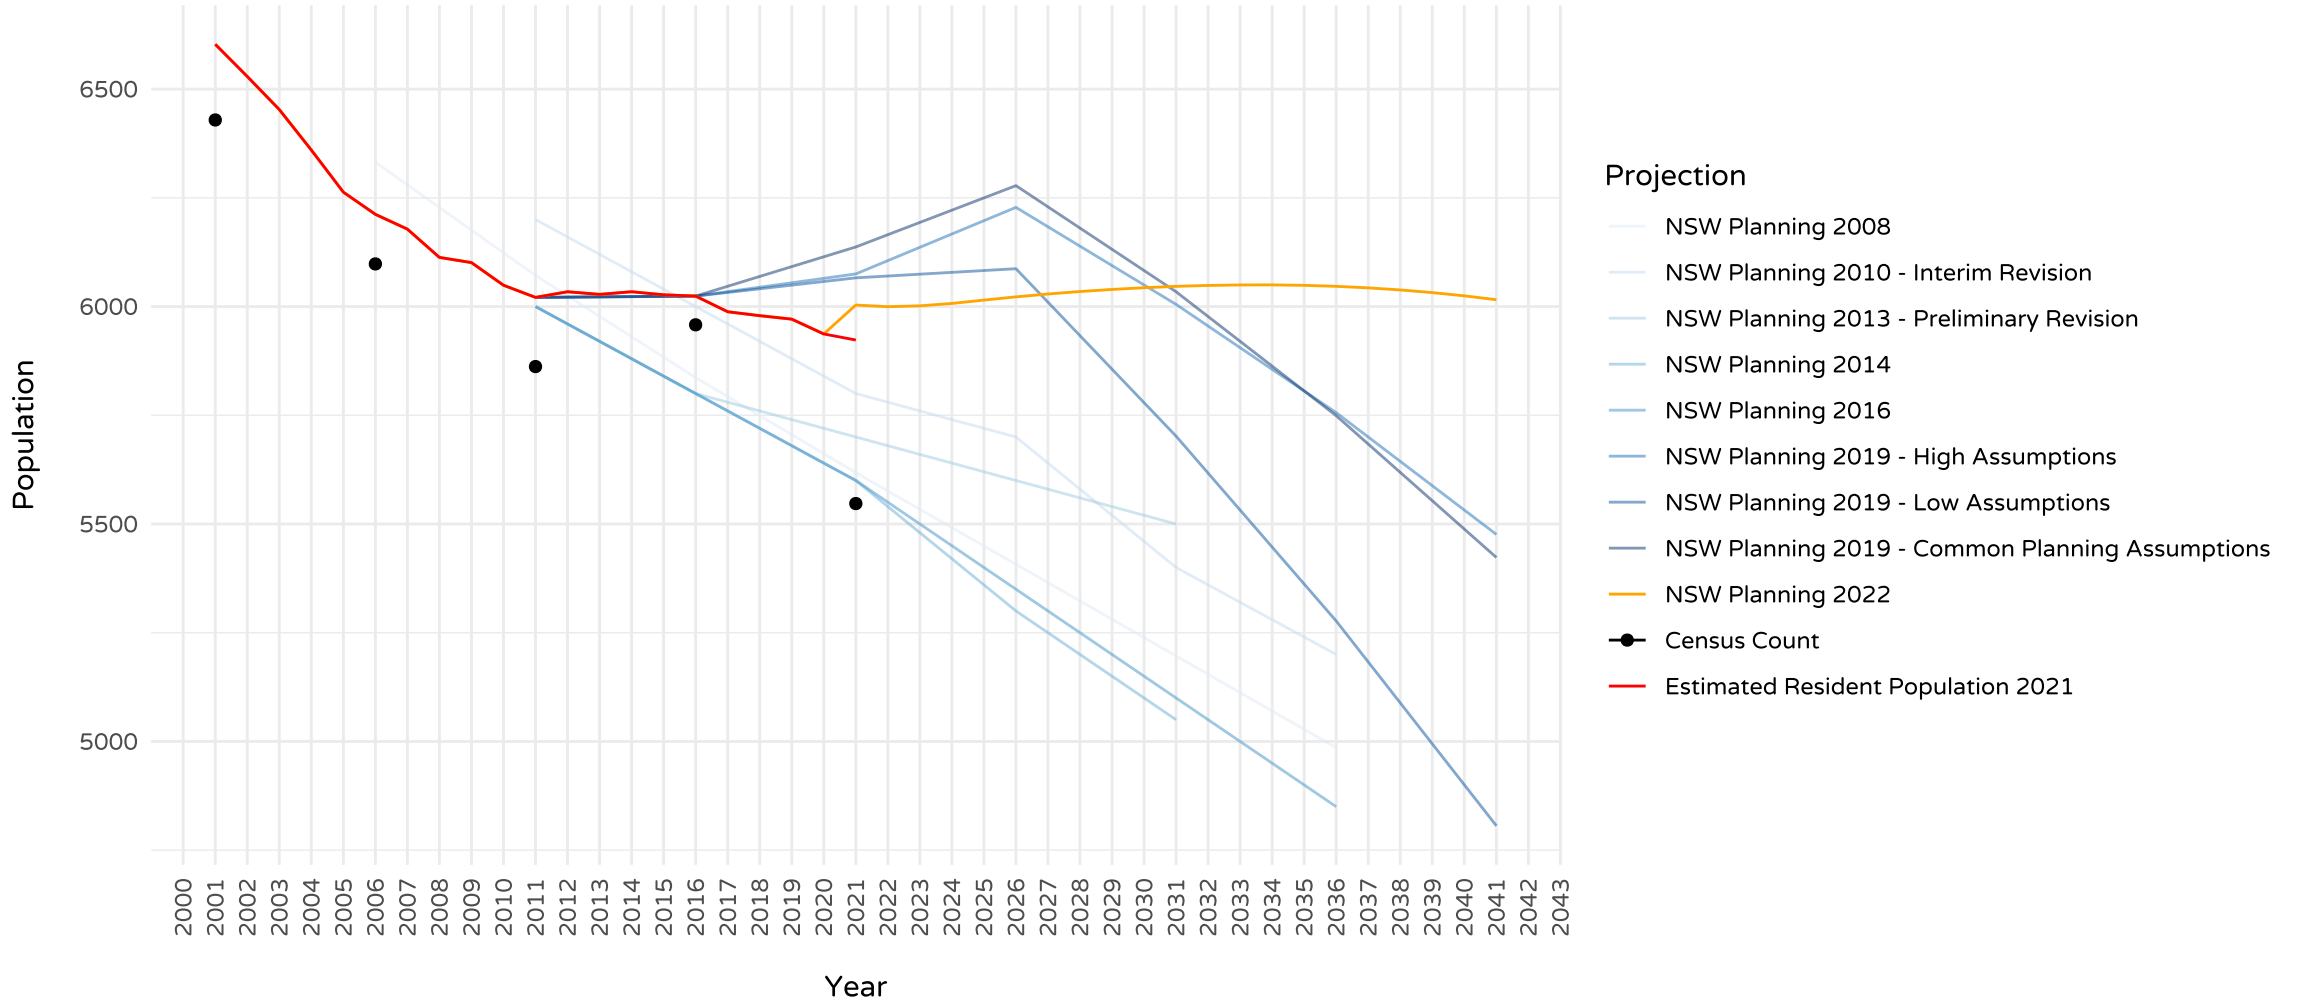

Bland NSW Population Projections, ERP and Census Count

Data Source: NSW Population Projections - NSW Department of Planning and Environment and Australian Bureau of Statistics