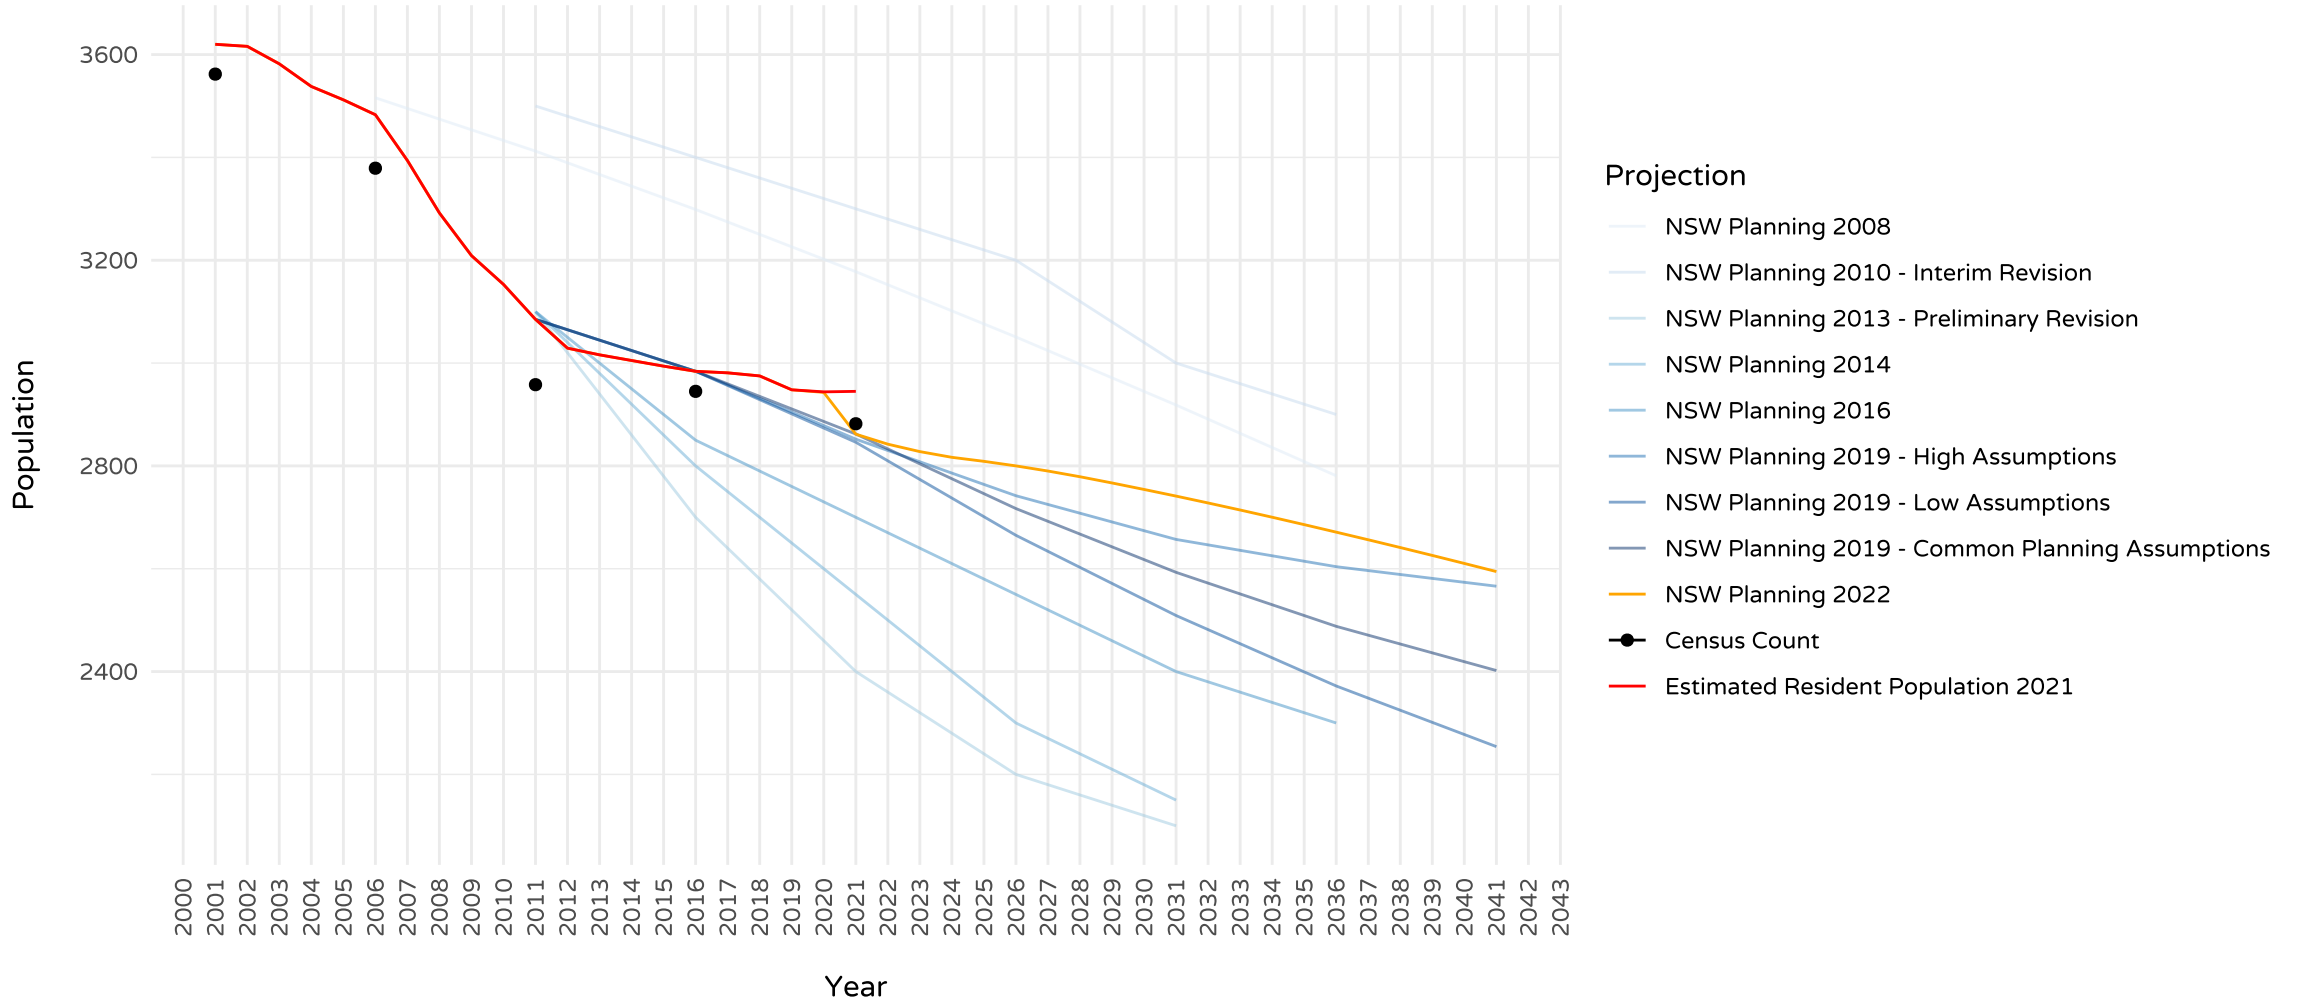

Hay NSW Population Projections, ERP and Census Count

Data Source: NSW Population Projections - NSW Department of Planning and Environment and Australian Bureau of Statistics