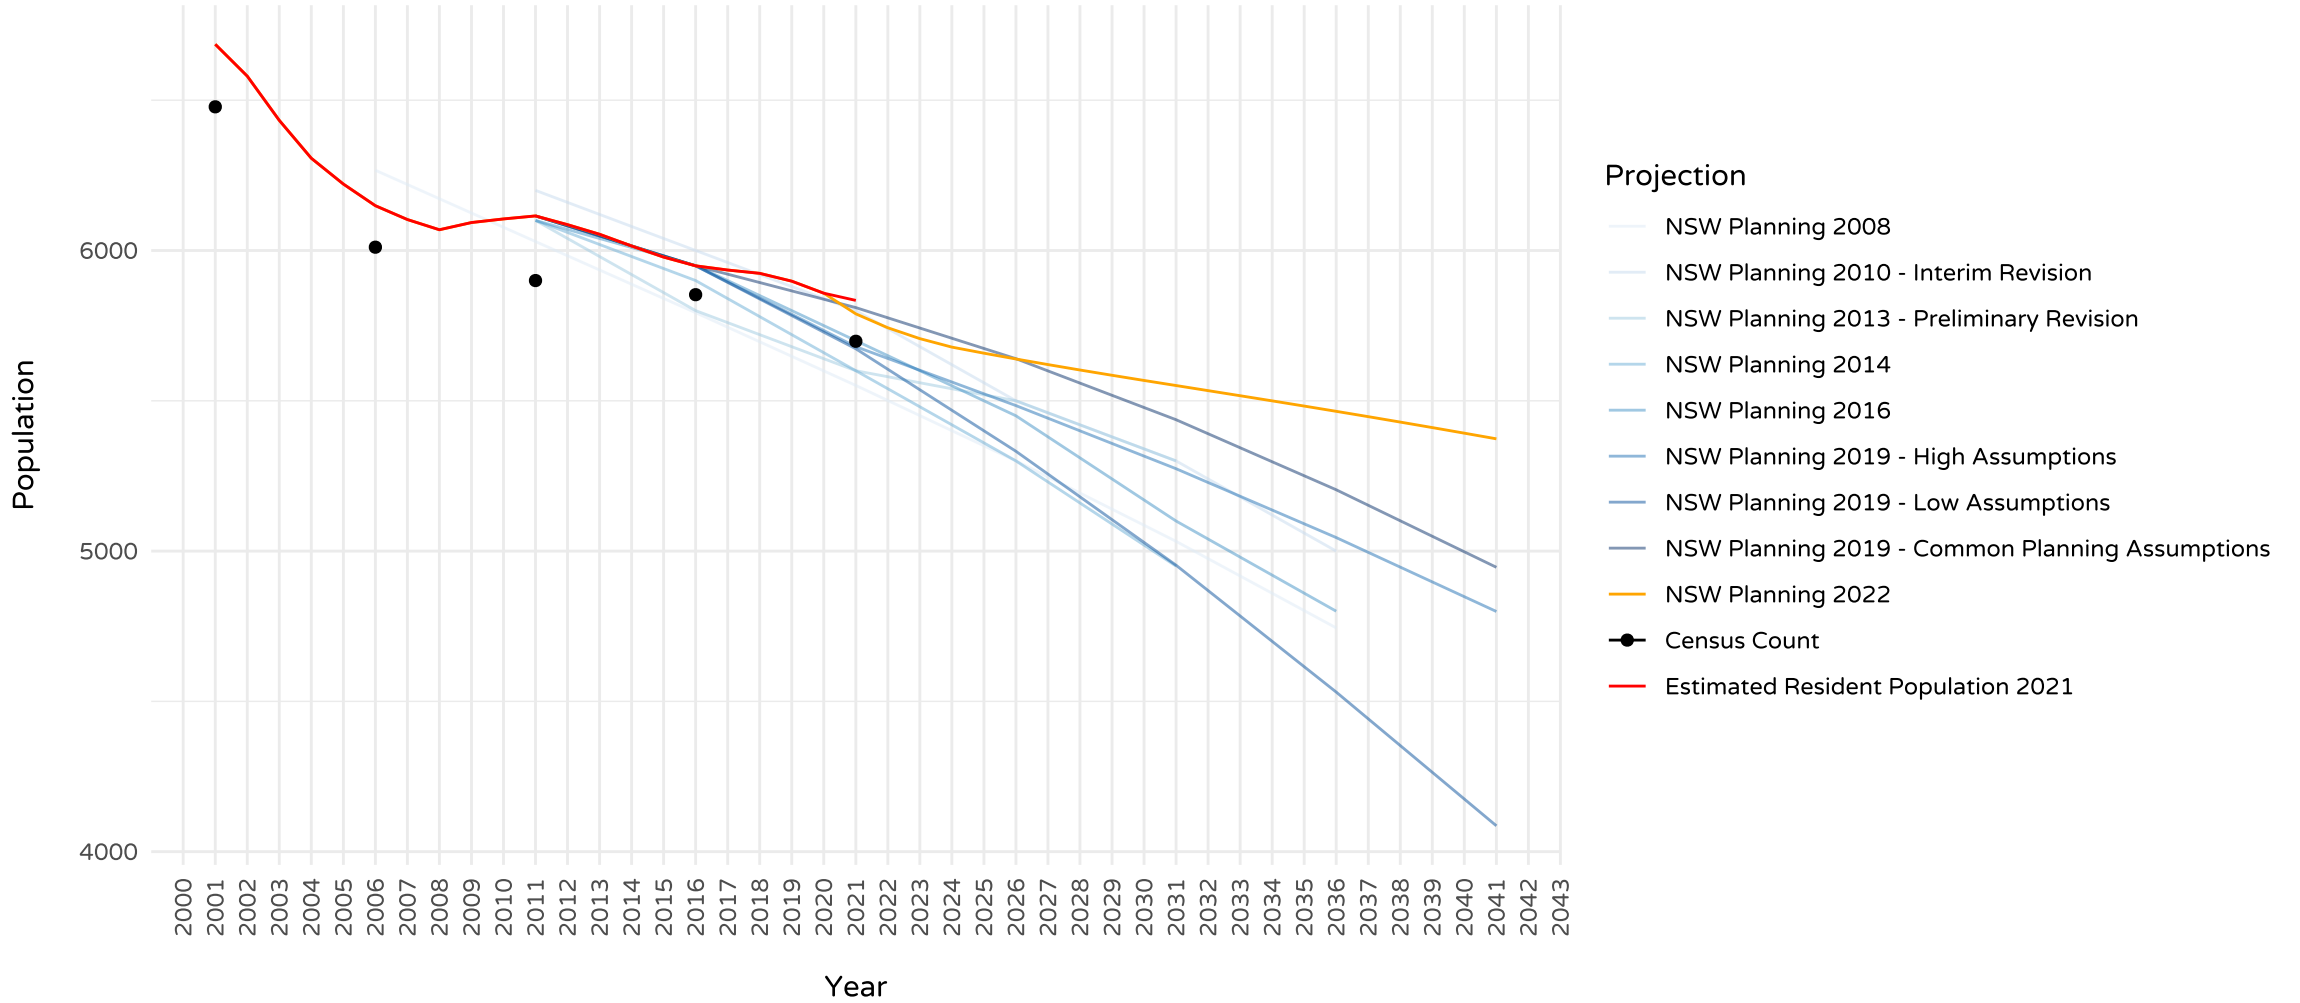

Narrandera NSW Population Projections, ERP and Census Count

Data Source: NSW Population Projections - NSW Department of Planning and Environment and Australian Bureau of Statistics