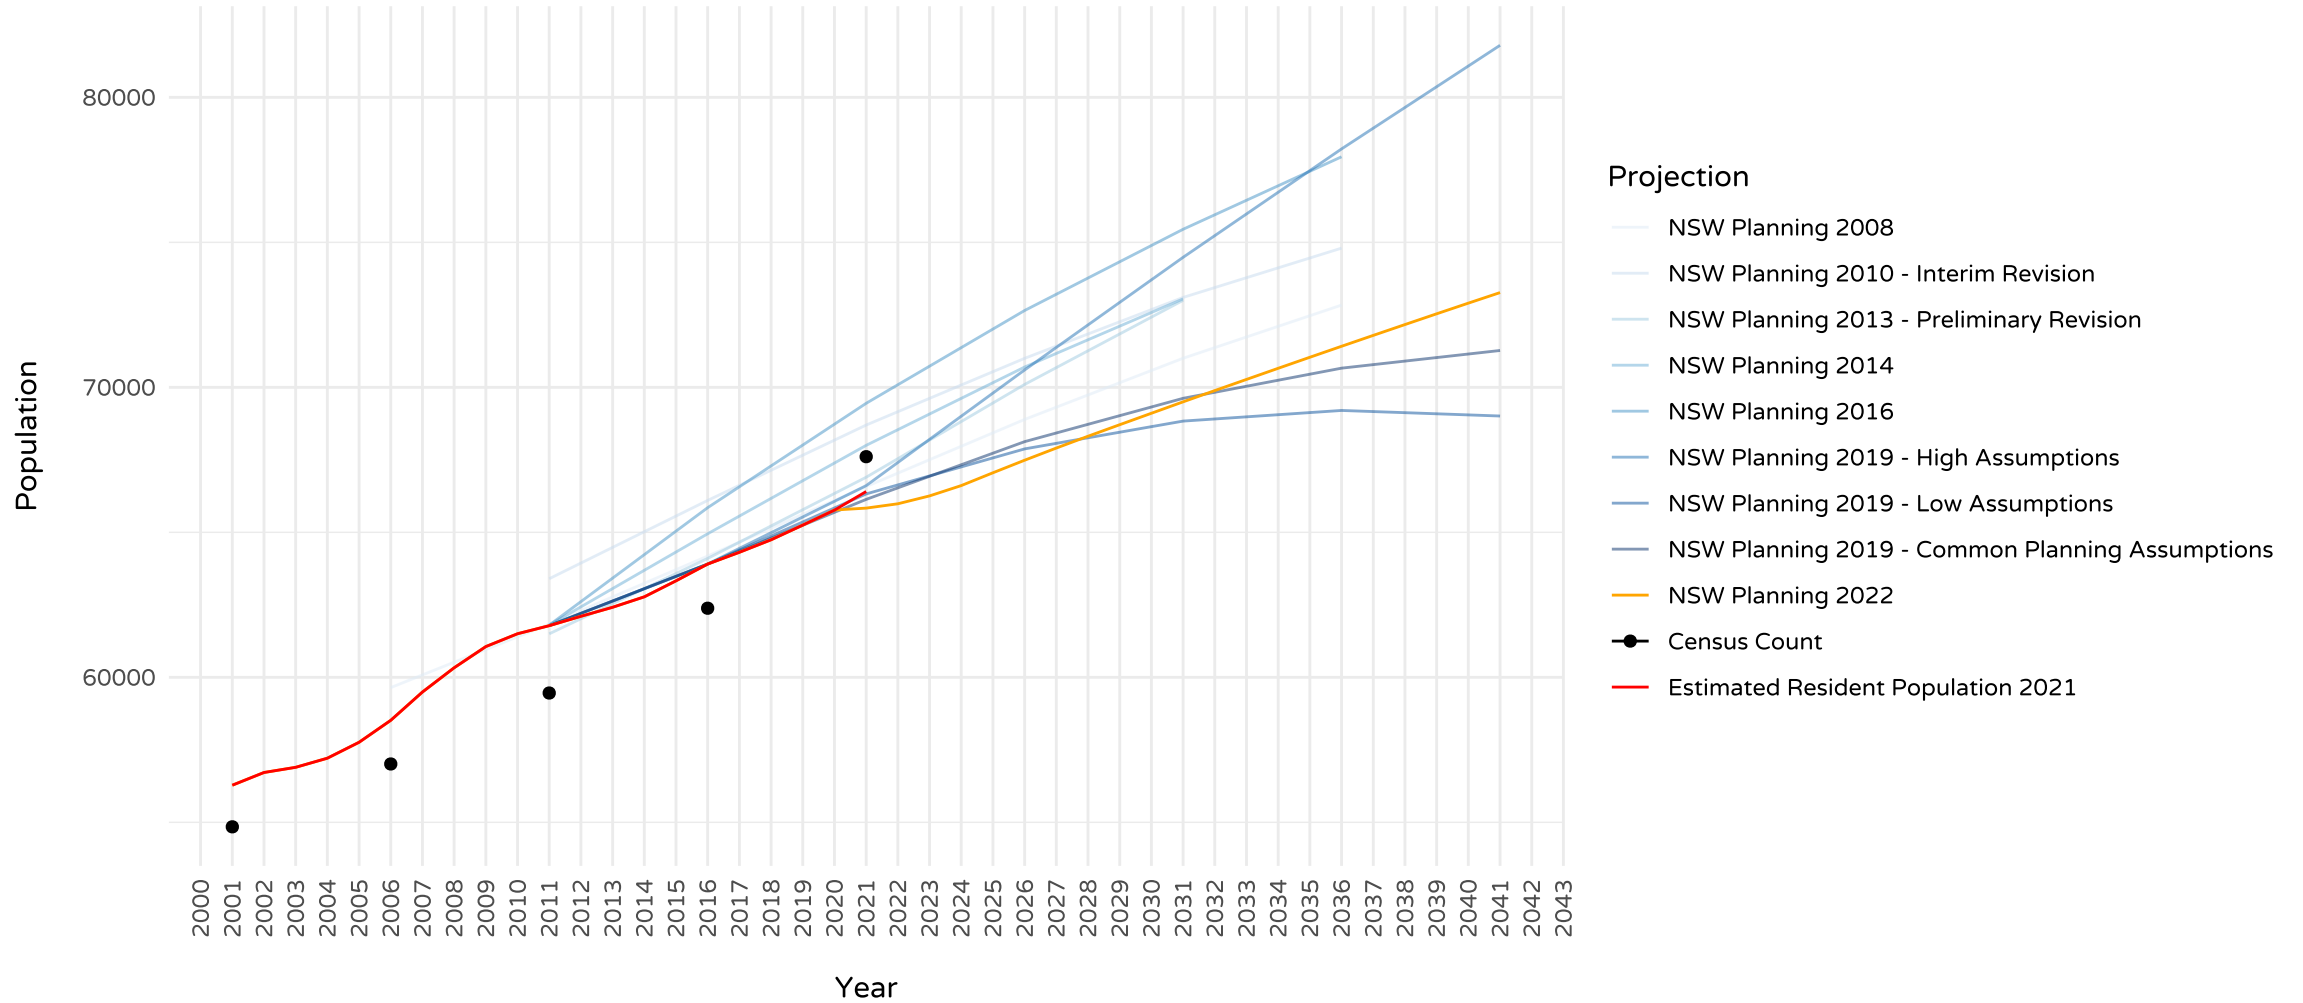

Wagga Wagga NSW Population Projections, ERP and Census Count

Data Source: NSW Population Projections - NSW Department of Planning and Environment and Australian Bureau of Statistics