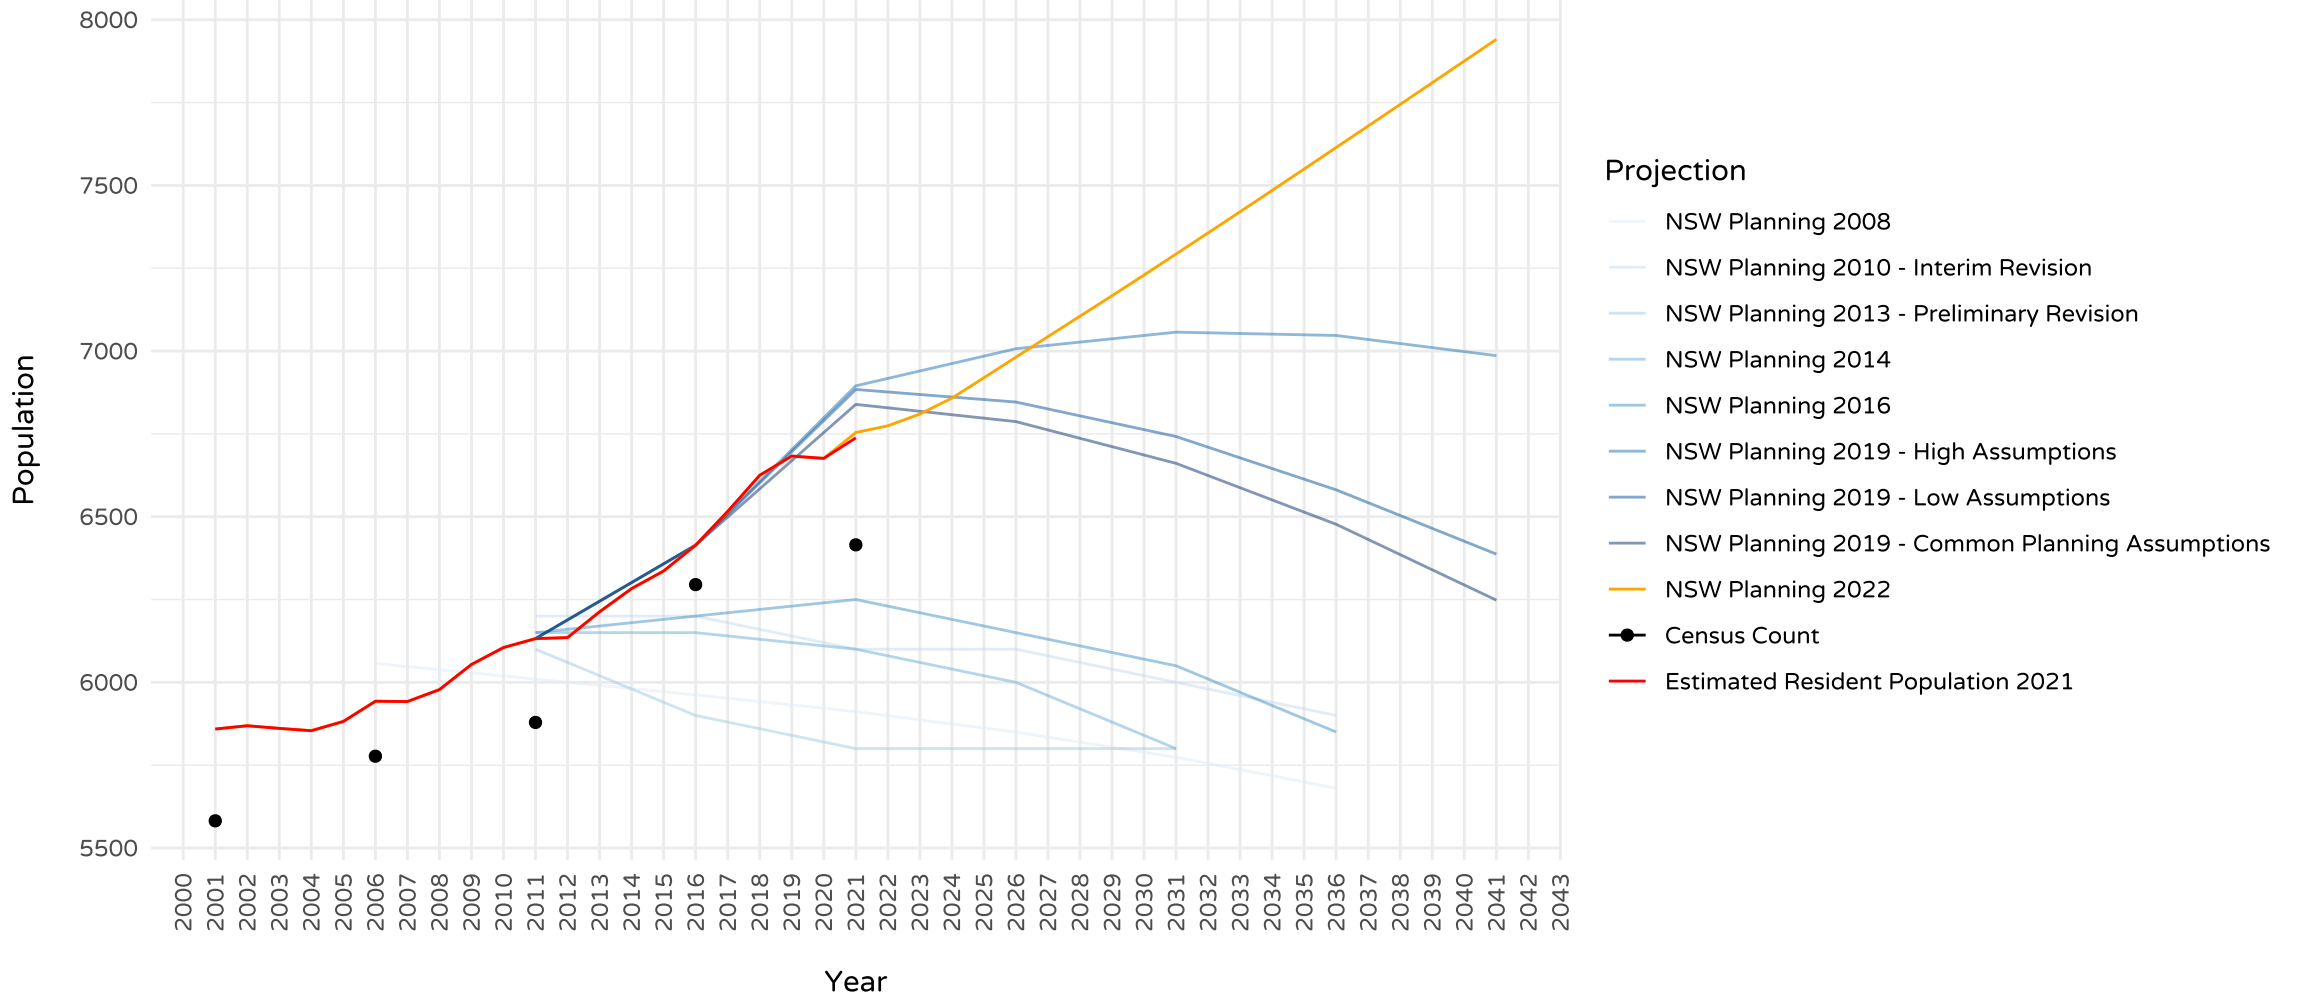

Junee NSW Population Projections, ERP and Census Count

Data Source: NSW Population Projections - NSW Department of Planning and Environment and Australian Bureau of Statistics