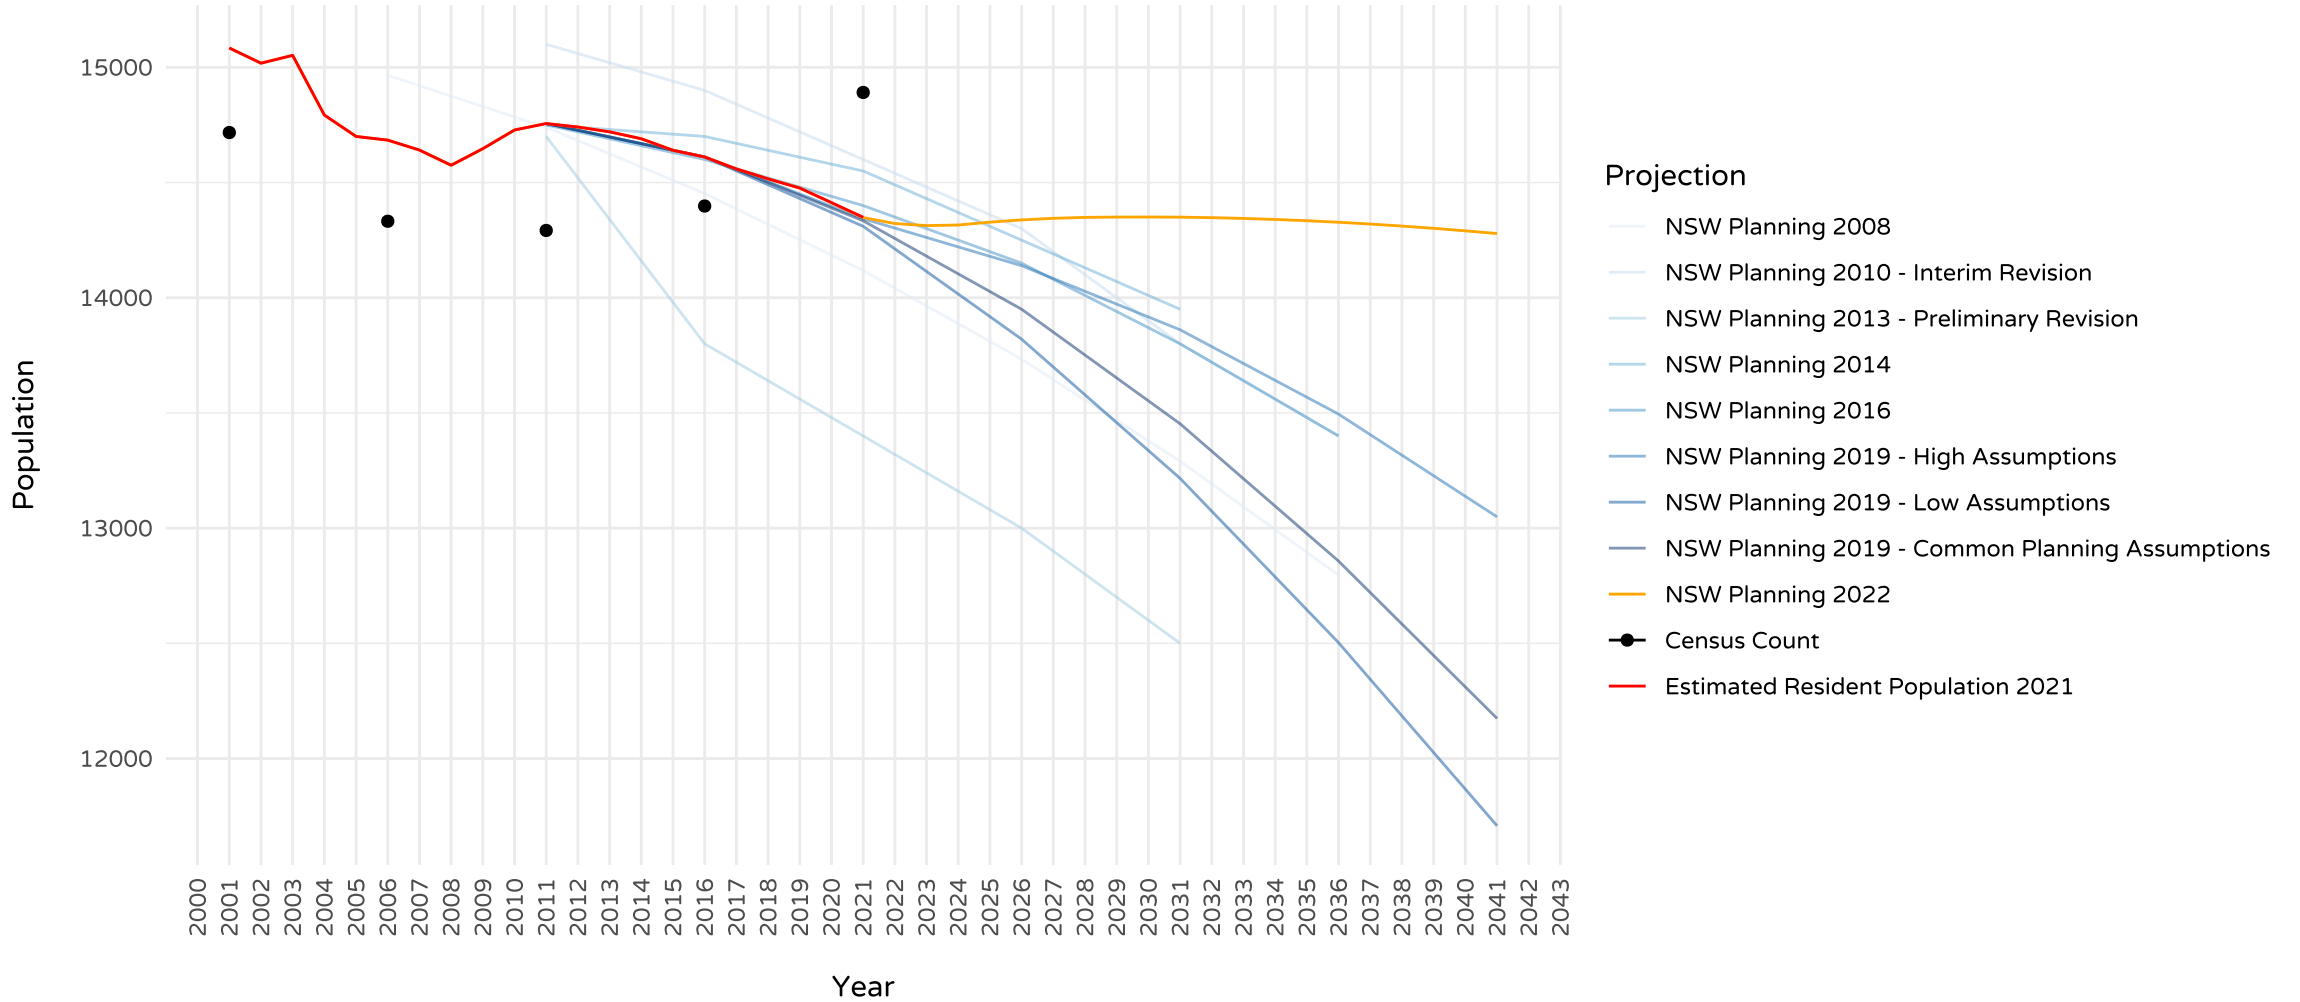

Snowy Valleys NSW Population Projections, ERP and Census Count

Data Source: NSW Population Projections - NSW Department of Planning and Environment and Australian Bureau of Statistics