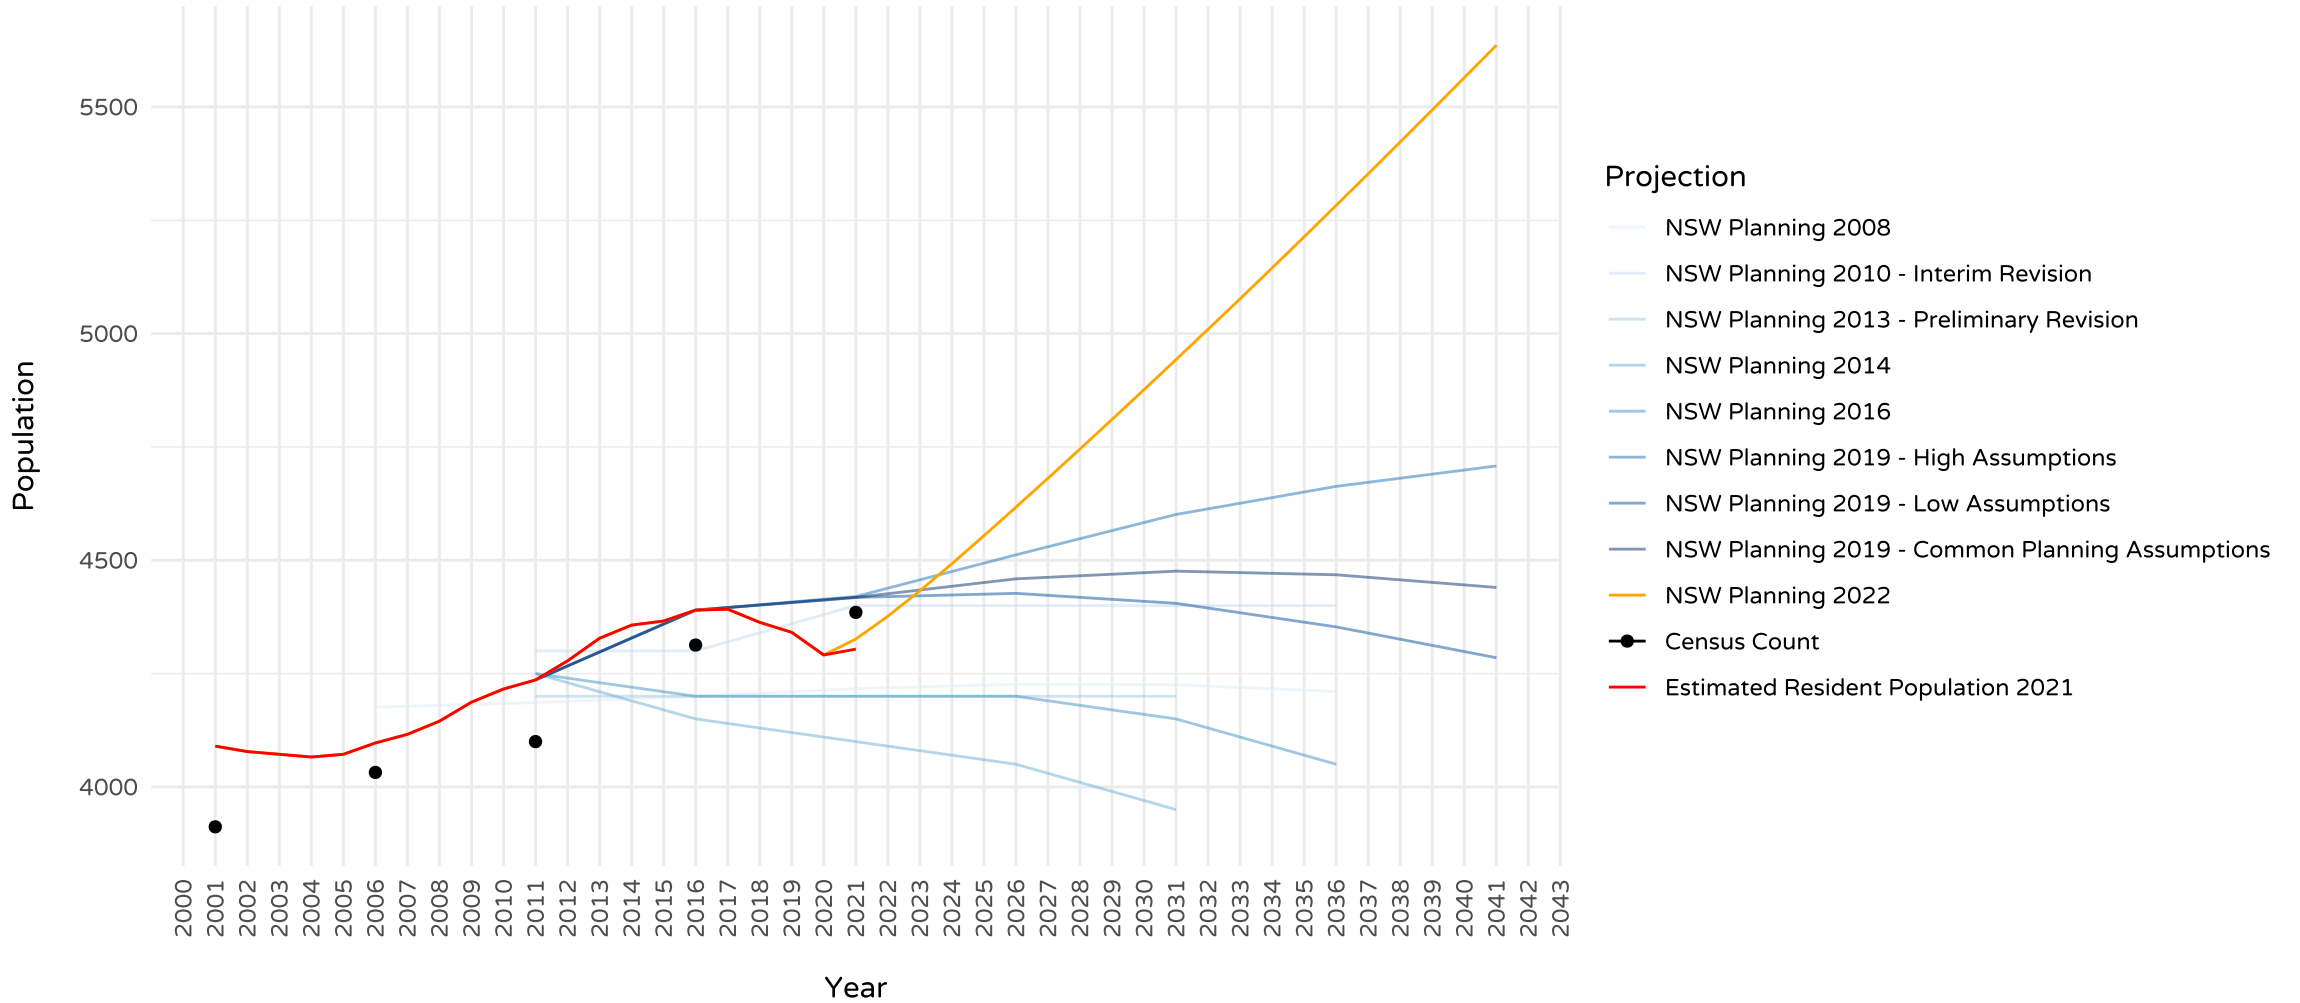

Coolamon NSW Population Projections, ERP and Census Count

Data Source: NSW Population Projections - NSW Department of Planning and Environment and Australian Bureau of Statistics