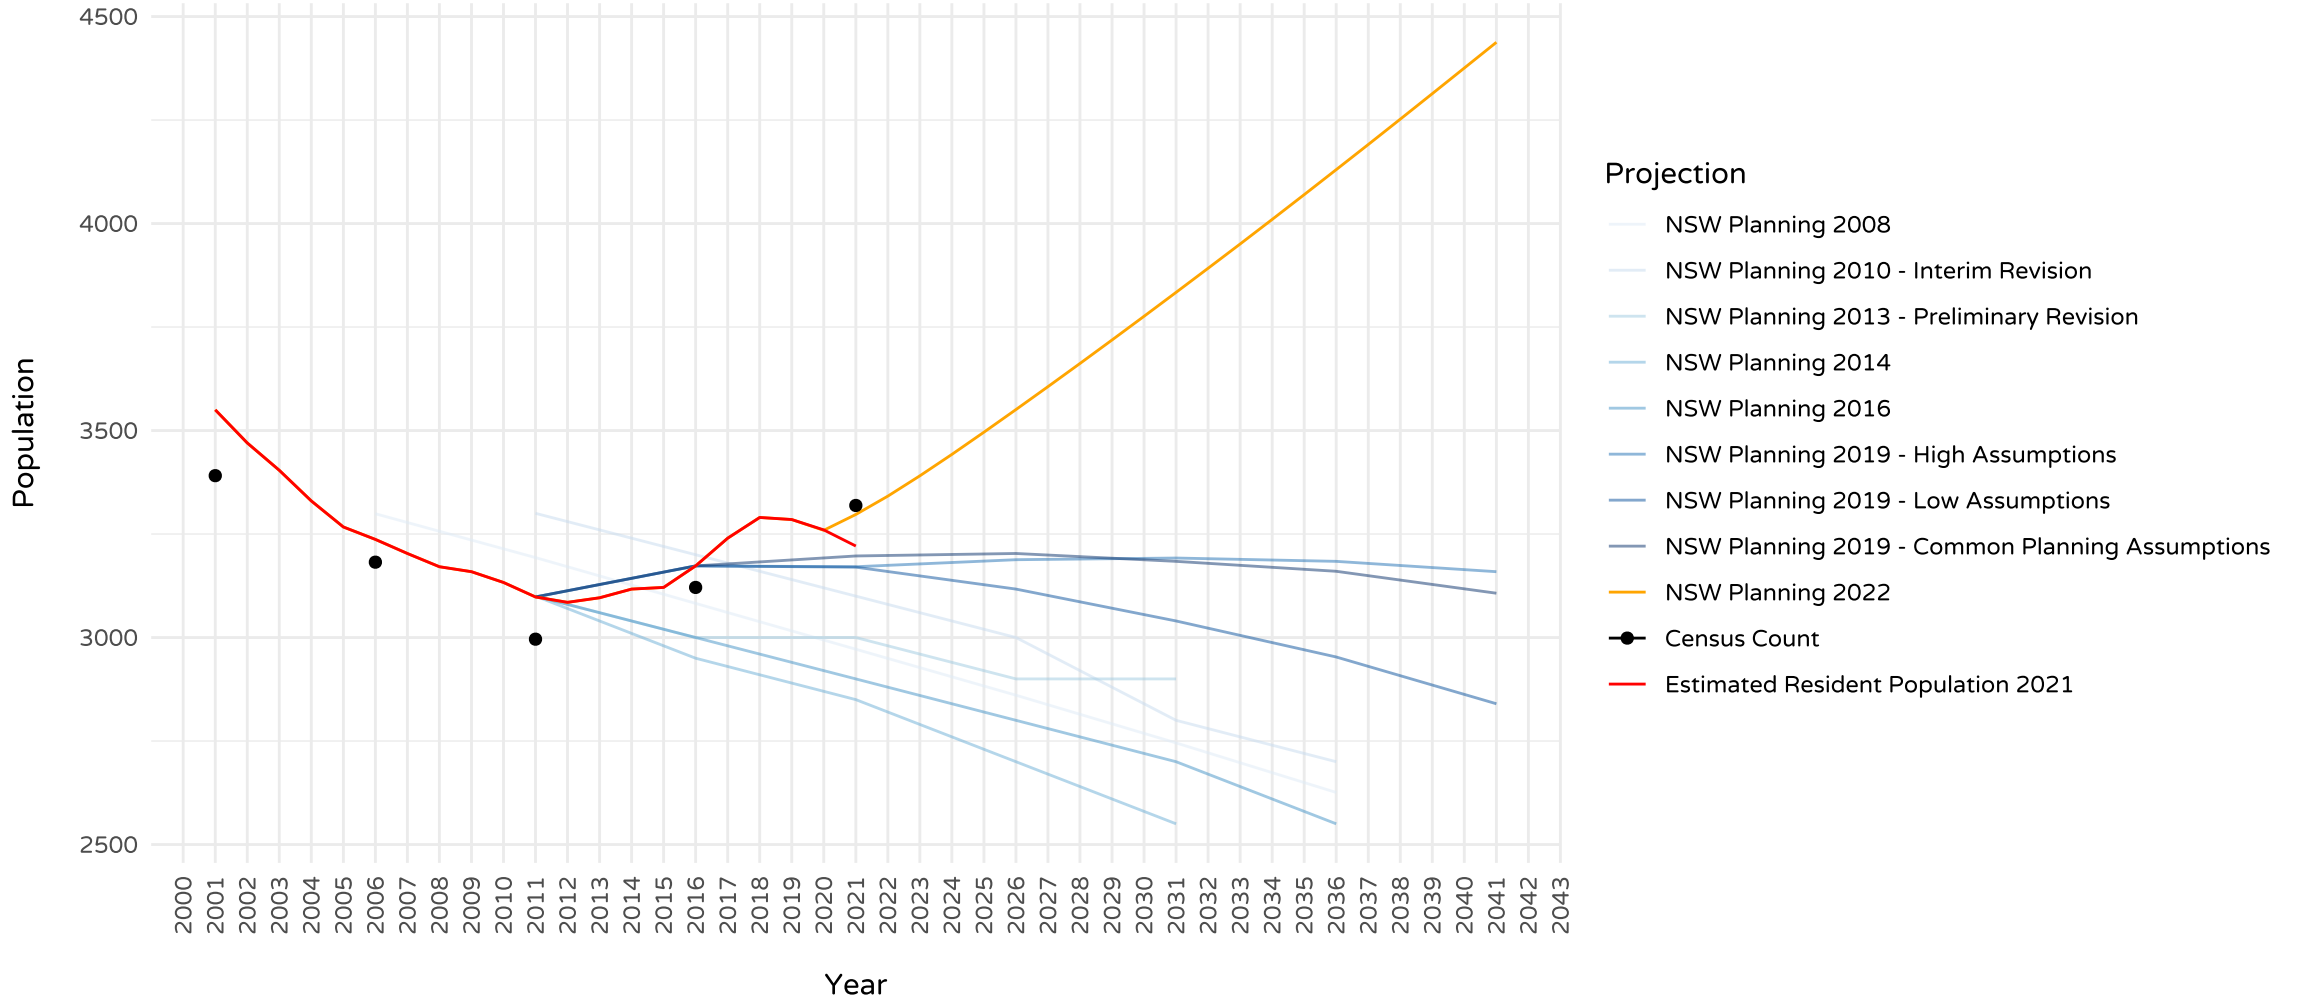

Lockhart NSW Population Projections, ERP and Census Count

Data Source: NSW Population Projections - NSW Department of Planning and Environment and Australian Bureau of Statistics