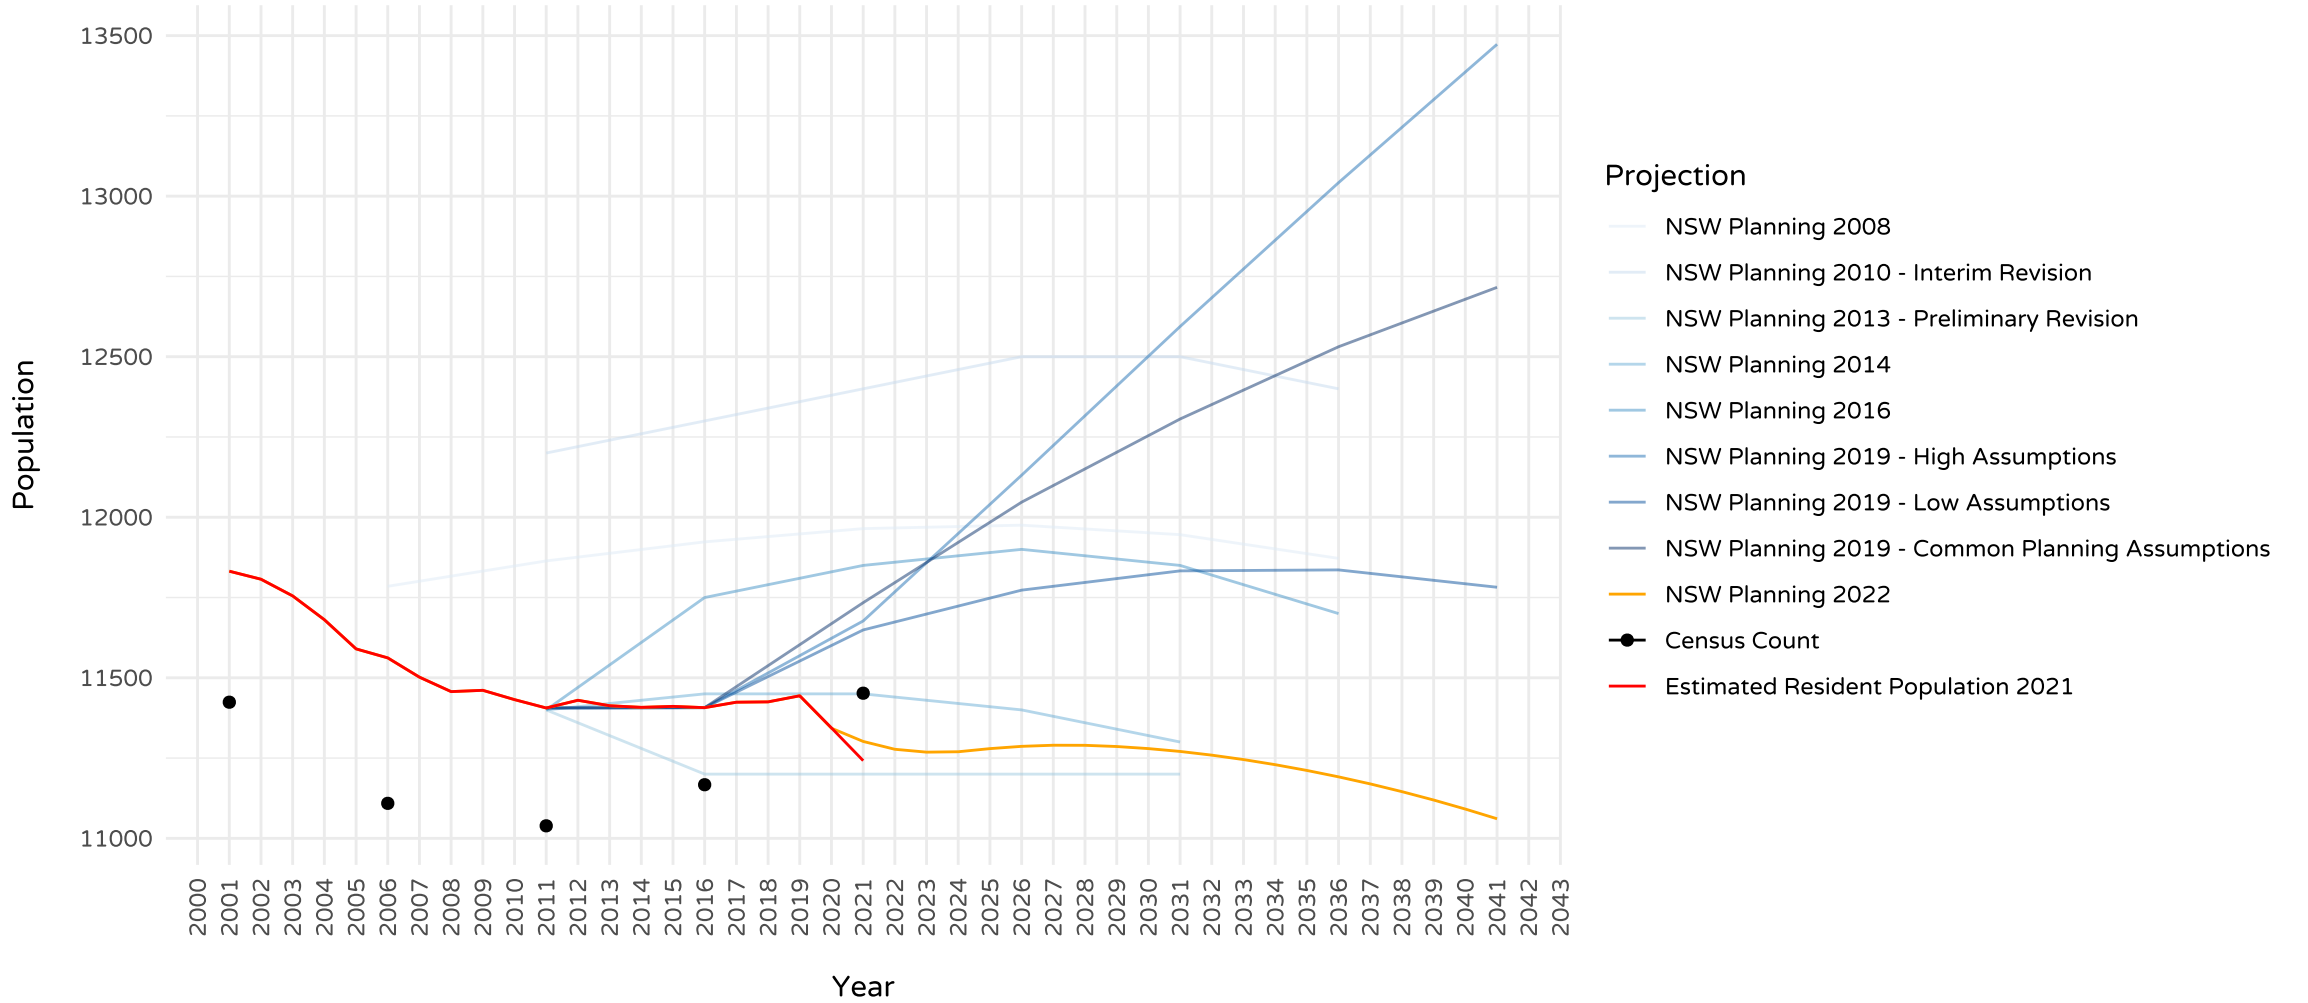

Leeton NSW Population Projections, ERP and Census Count

Data Source: NSW Population Projections - NSW Department of Planning and Environment and Australian Bureau of Statistics