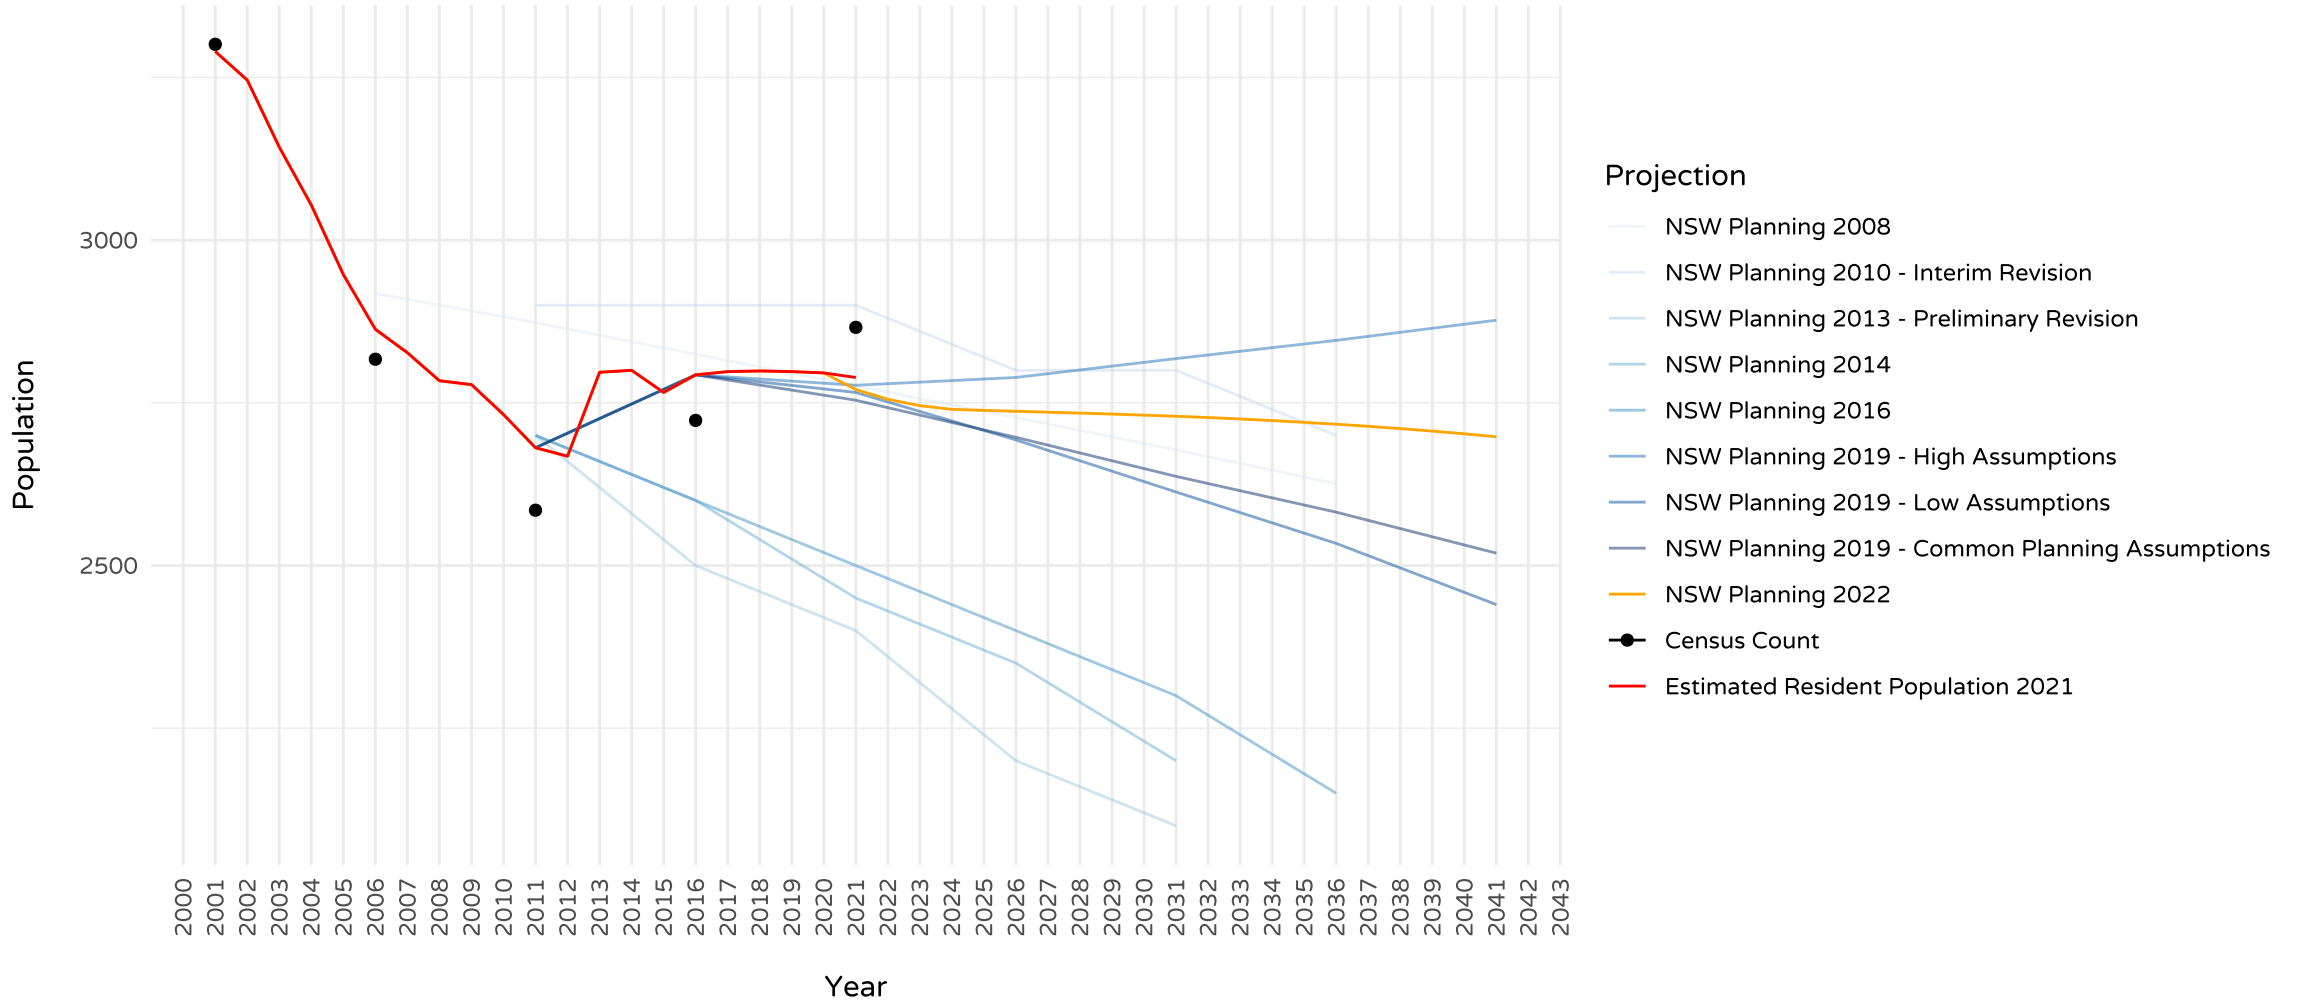

Carrathool NSW Population Projections, ERP and Census Count

Data Source: NSW Population Projections - NSW Department of Planning and Environment and Australian Bureau of Statistics