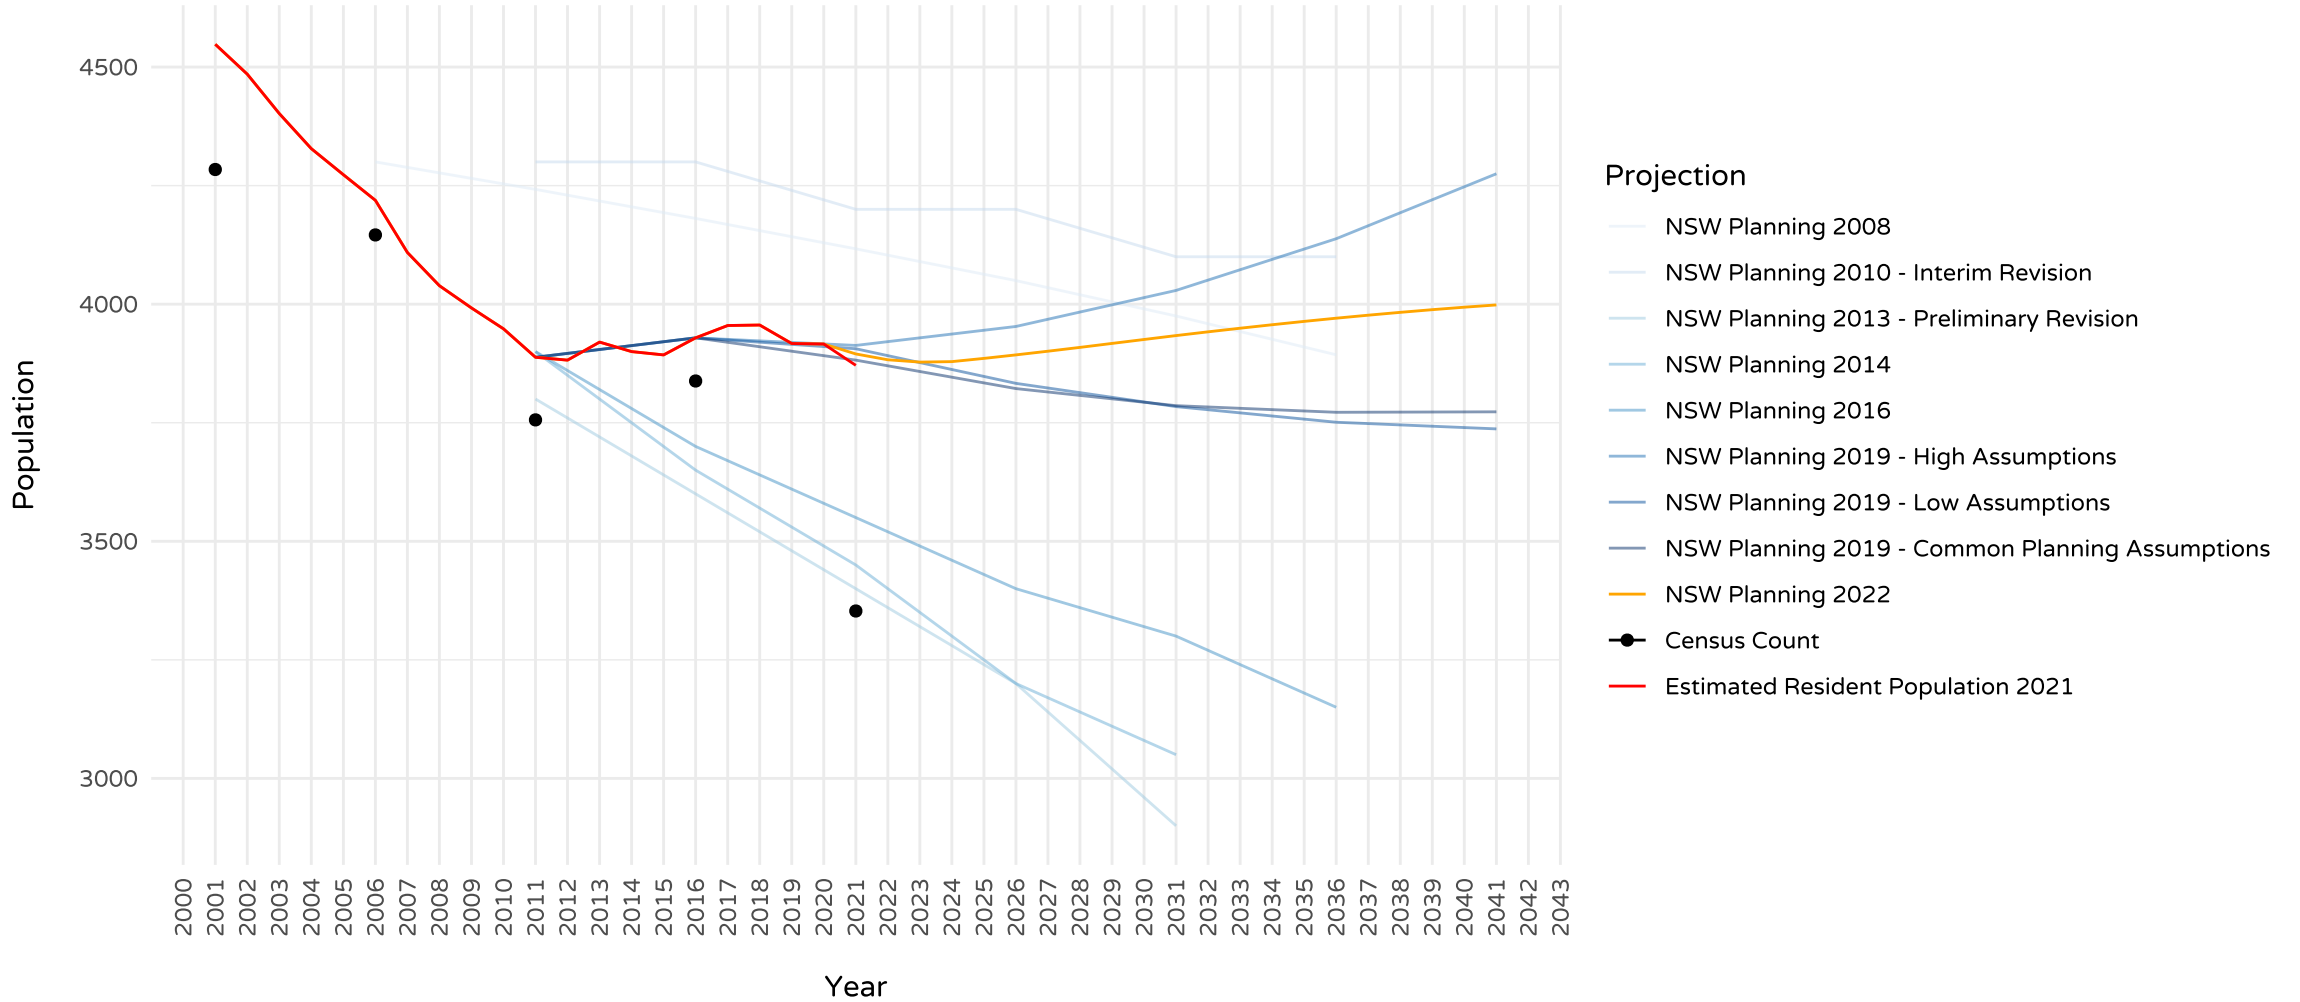

Murrumbidgee NSW Population Projections, ERP and Census Count

Data Source: NSW Population Projections - NSW Department of Planning and Environment and Australian Bureau of Statistics