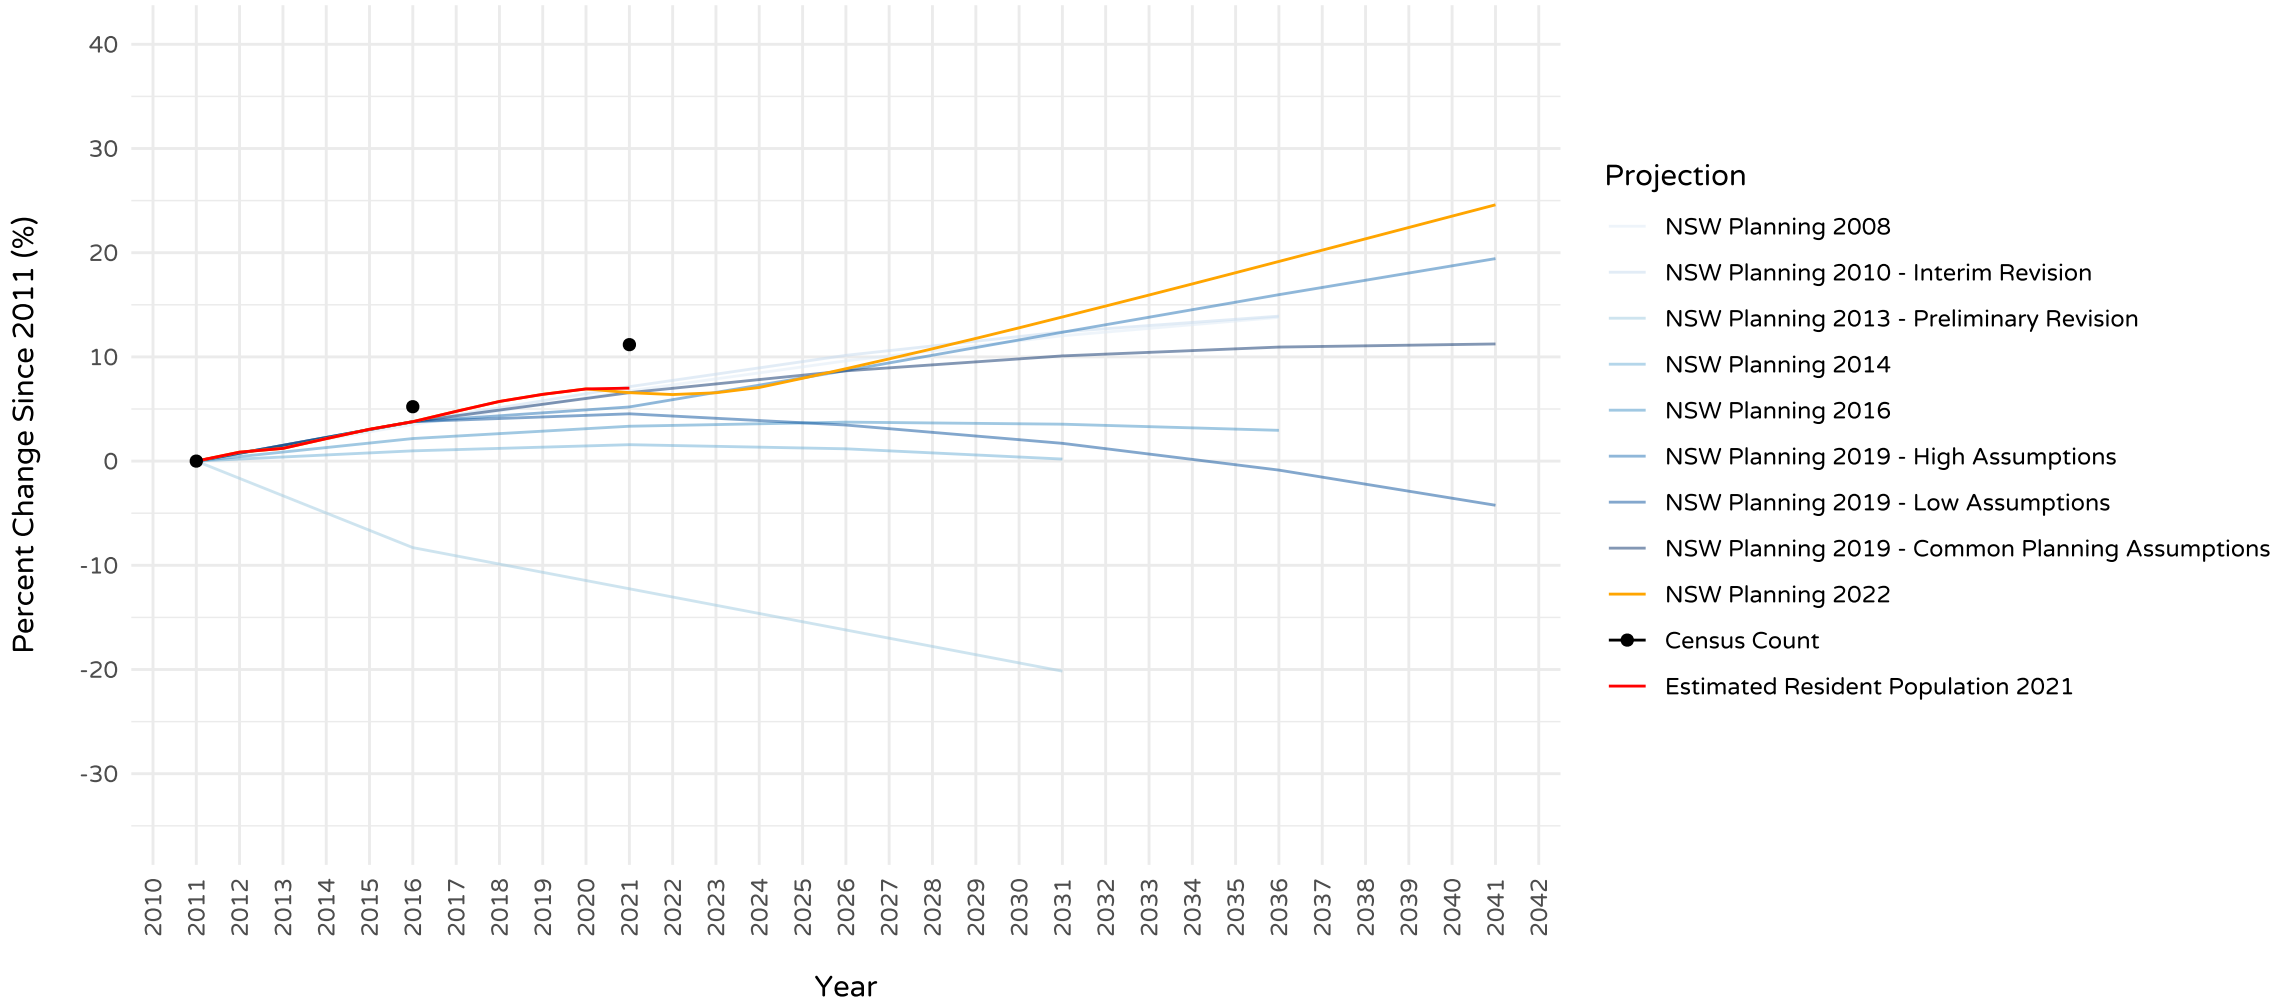

Griffith NSW Population Projections, ERP and Census Count

Data Source: NSW Population Projections - NSW Department of Planning and Environment and Australian Bureau of Statistics