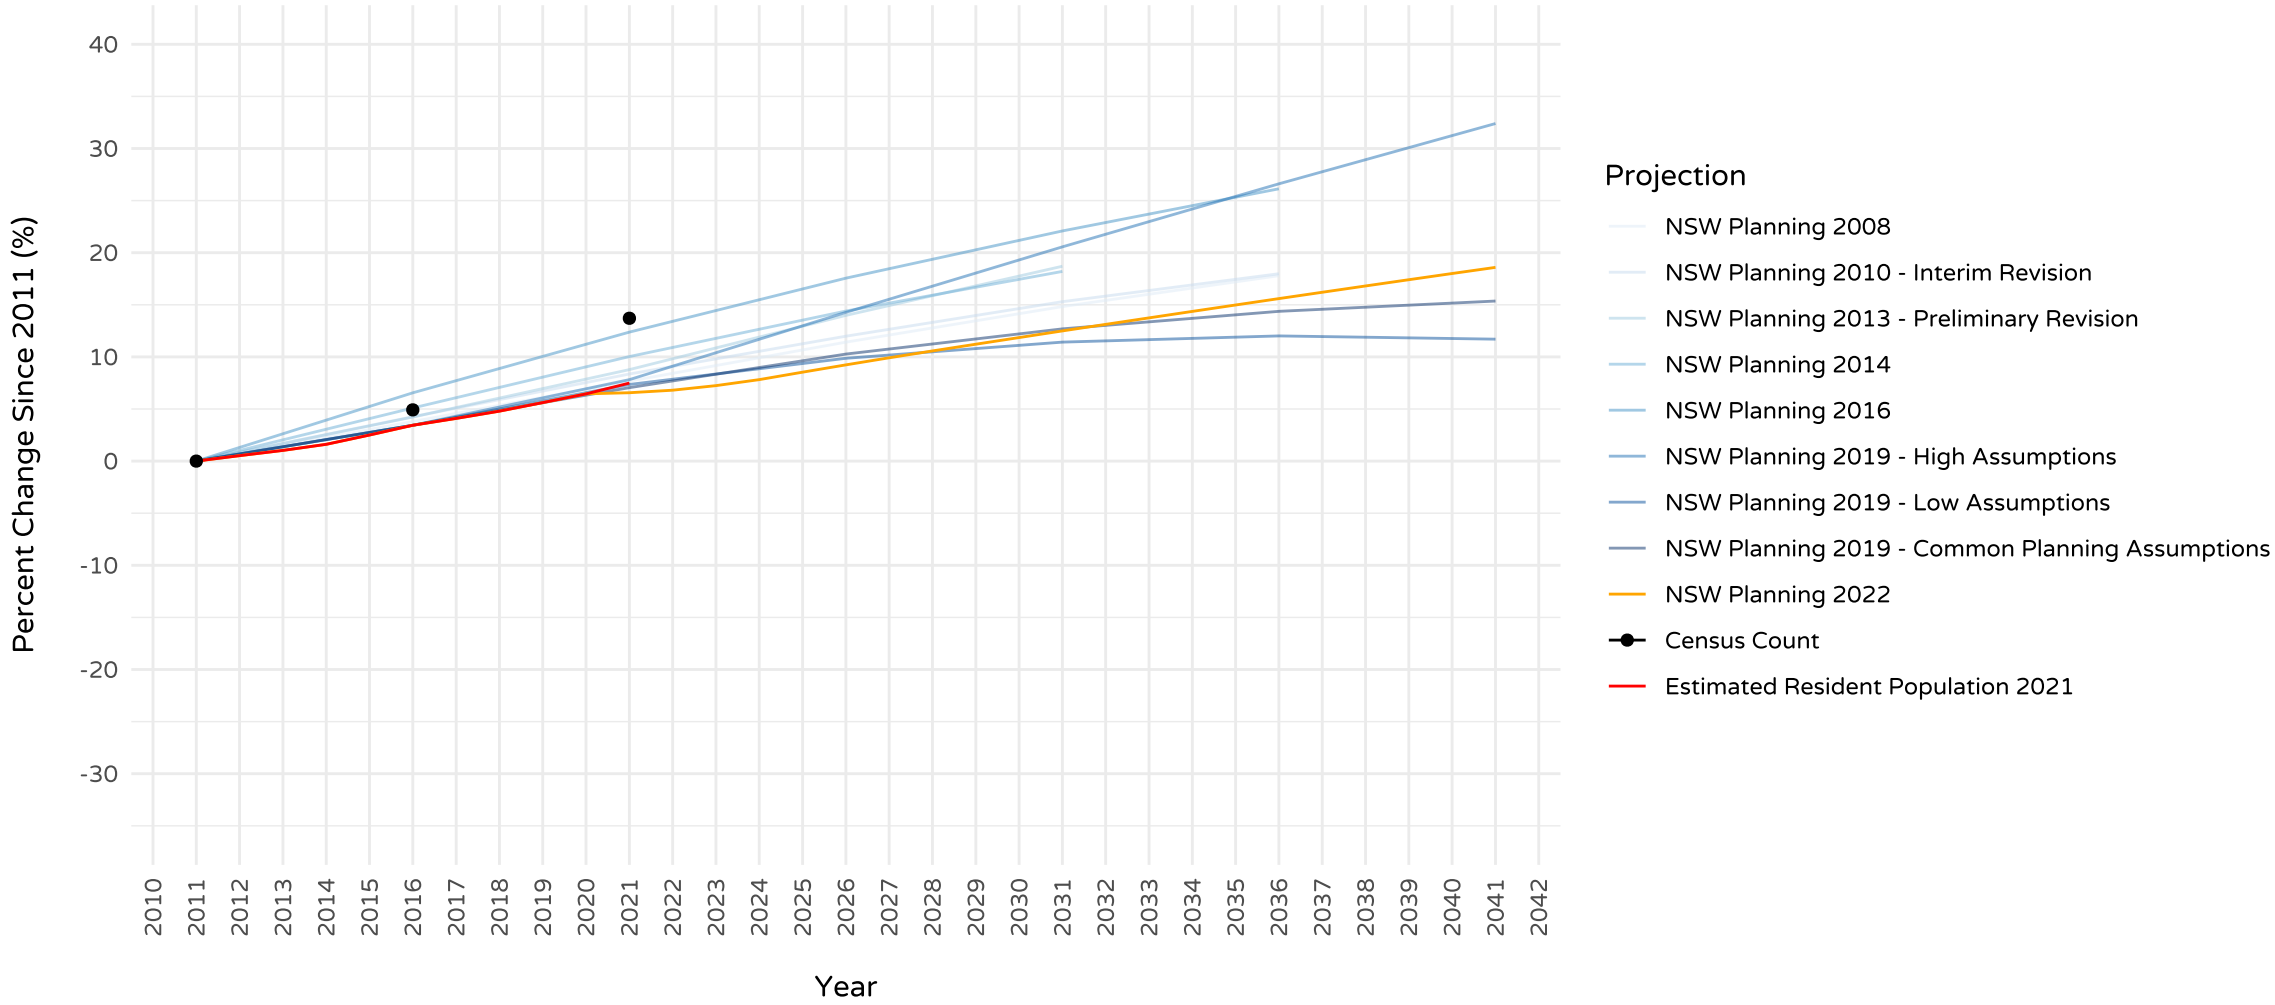

Wagga Wagga NSW Population Projections, ERP and Census Count

Data Source: NSW Population Projections - NSW Department of Planning and Environment and Australian Bureau of Statistics