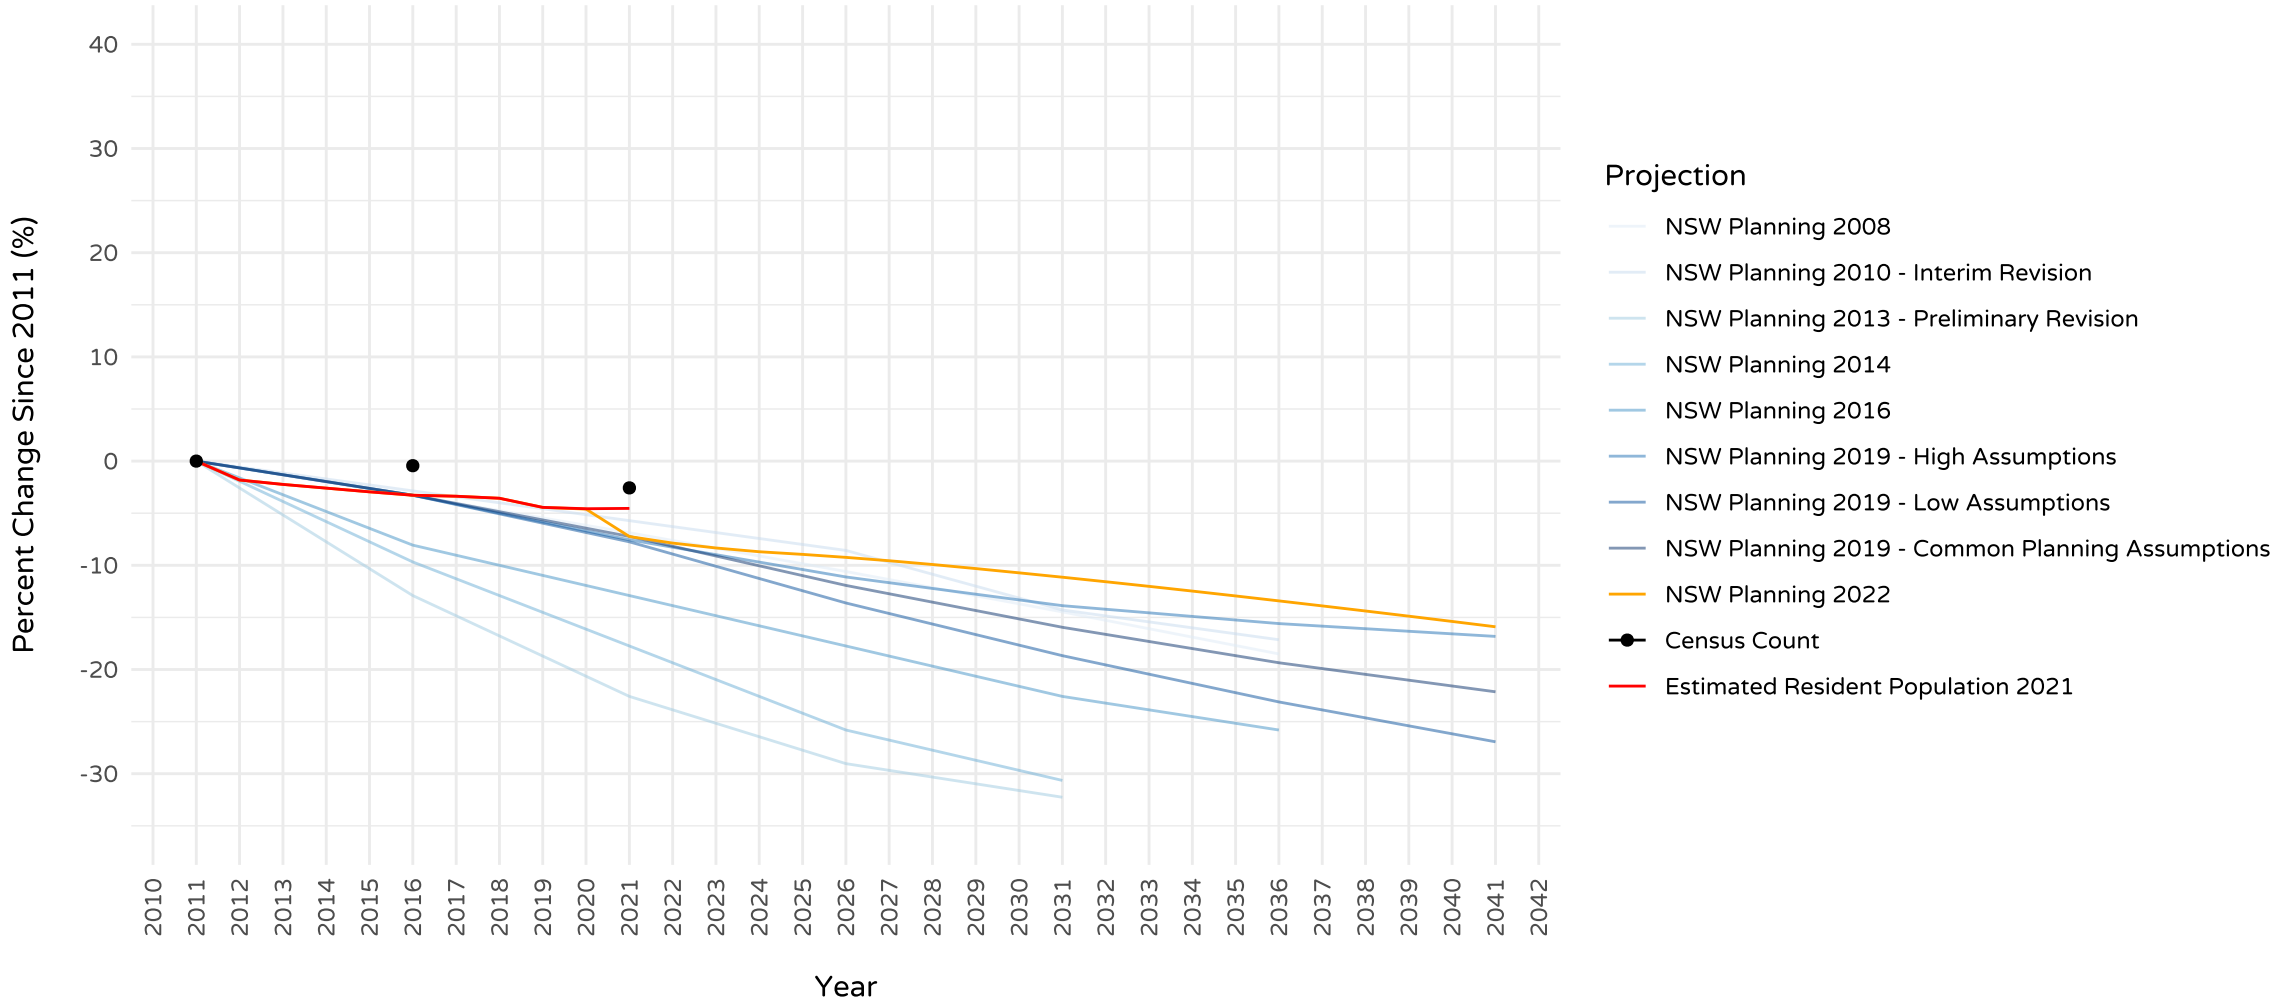

Hay NSW Population Projections, ERP and Census Count

Data Source: NSW Population Projections - NSW Department of Planning and Environment and Australian Bureau of Statistics