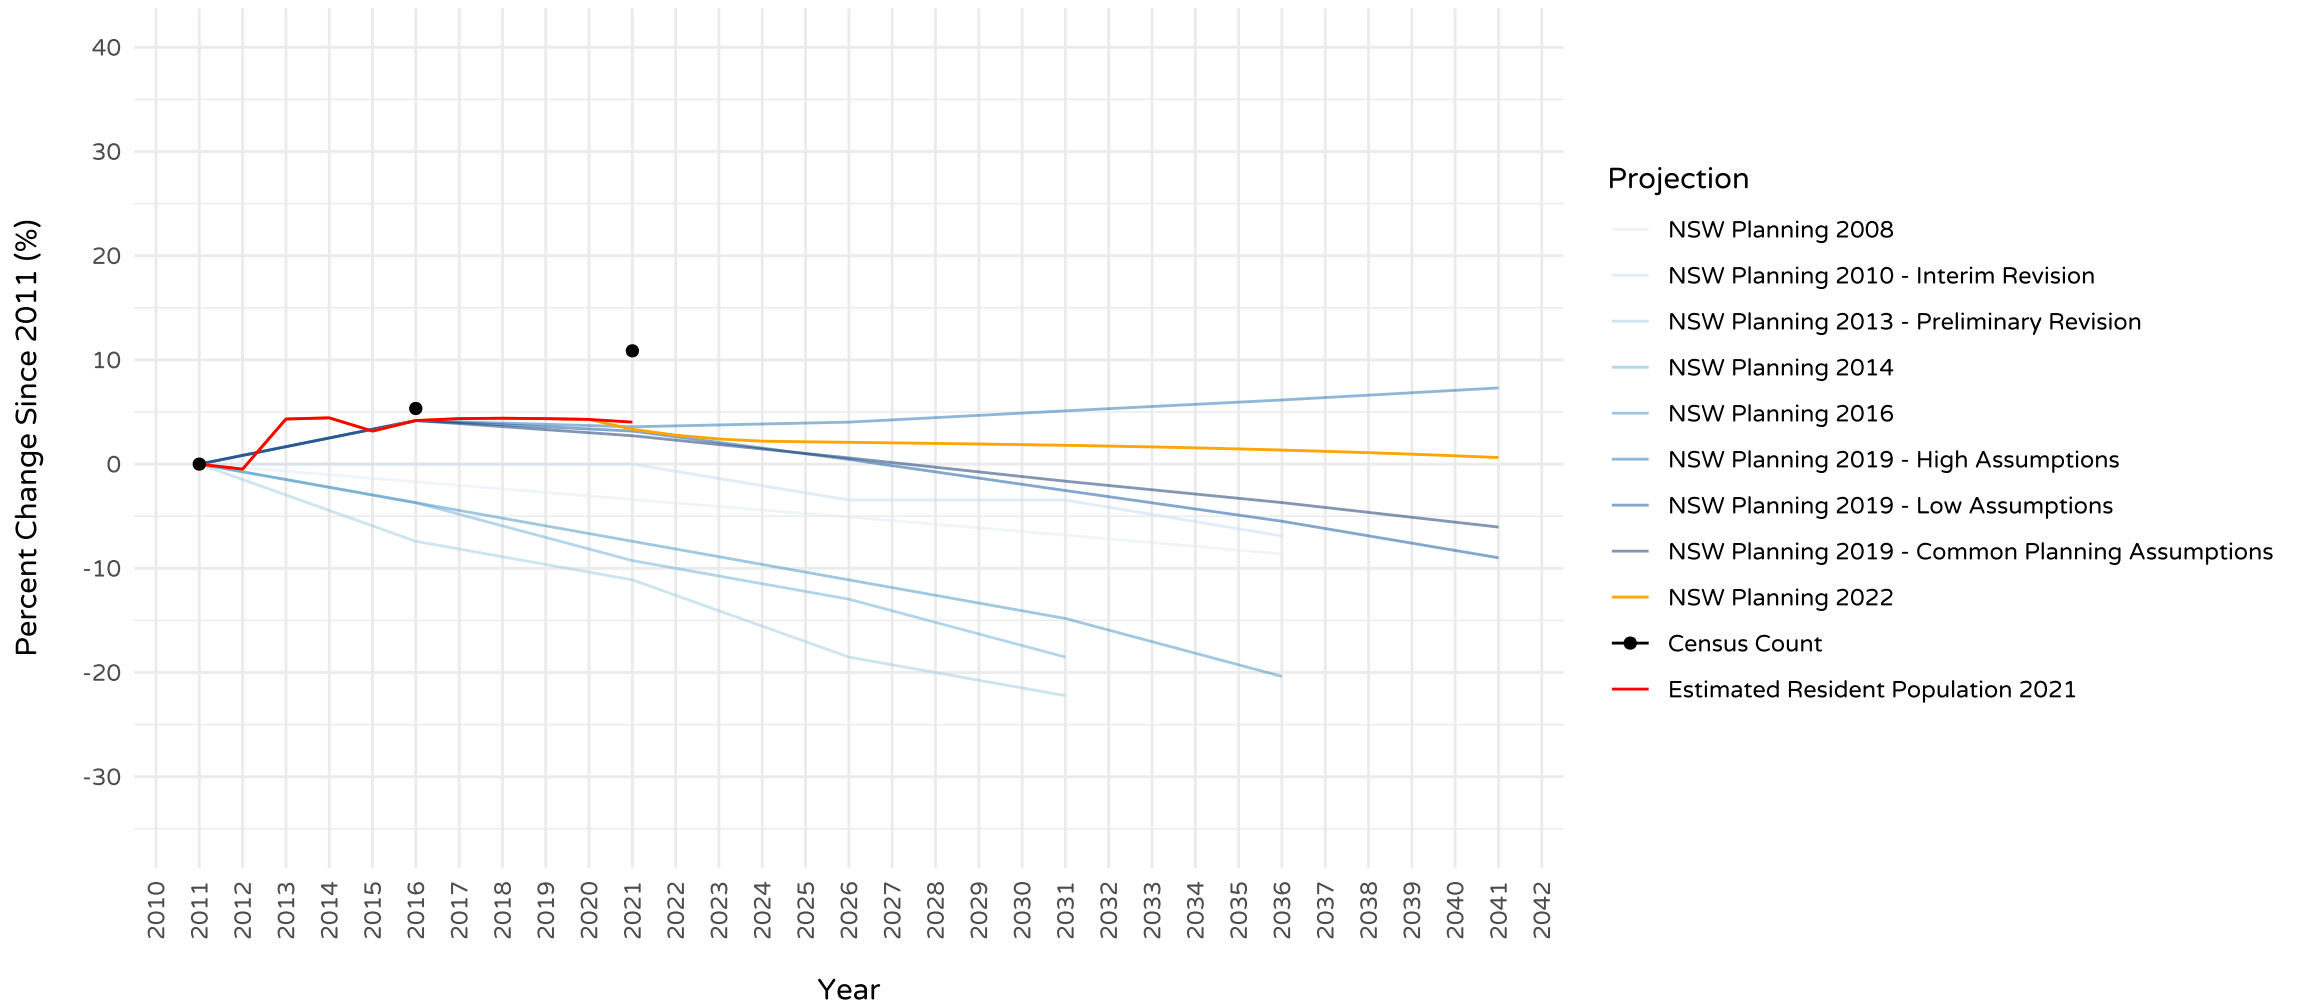

Carrathool NSW Population Projections, ERP and Census Count

Data Source: NSW Population Projections - NSW Department of Planning and Environment and Australian Bureau of Statistics