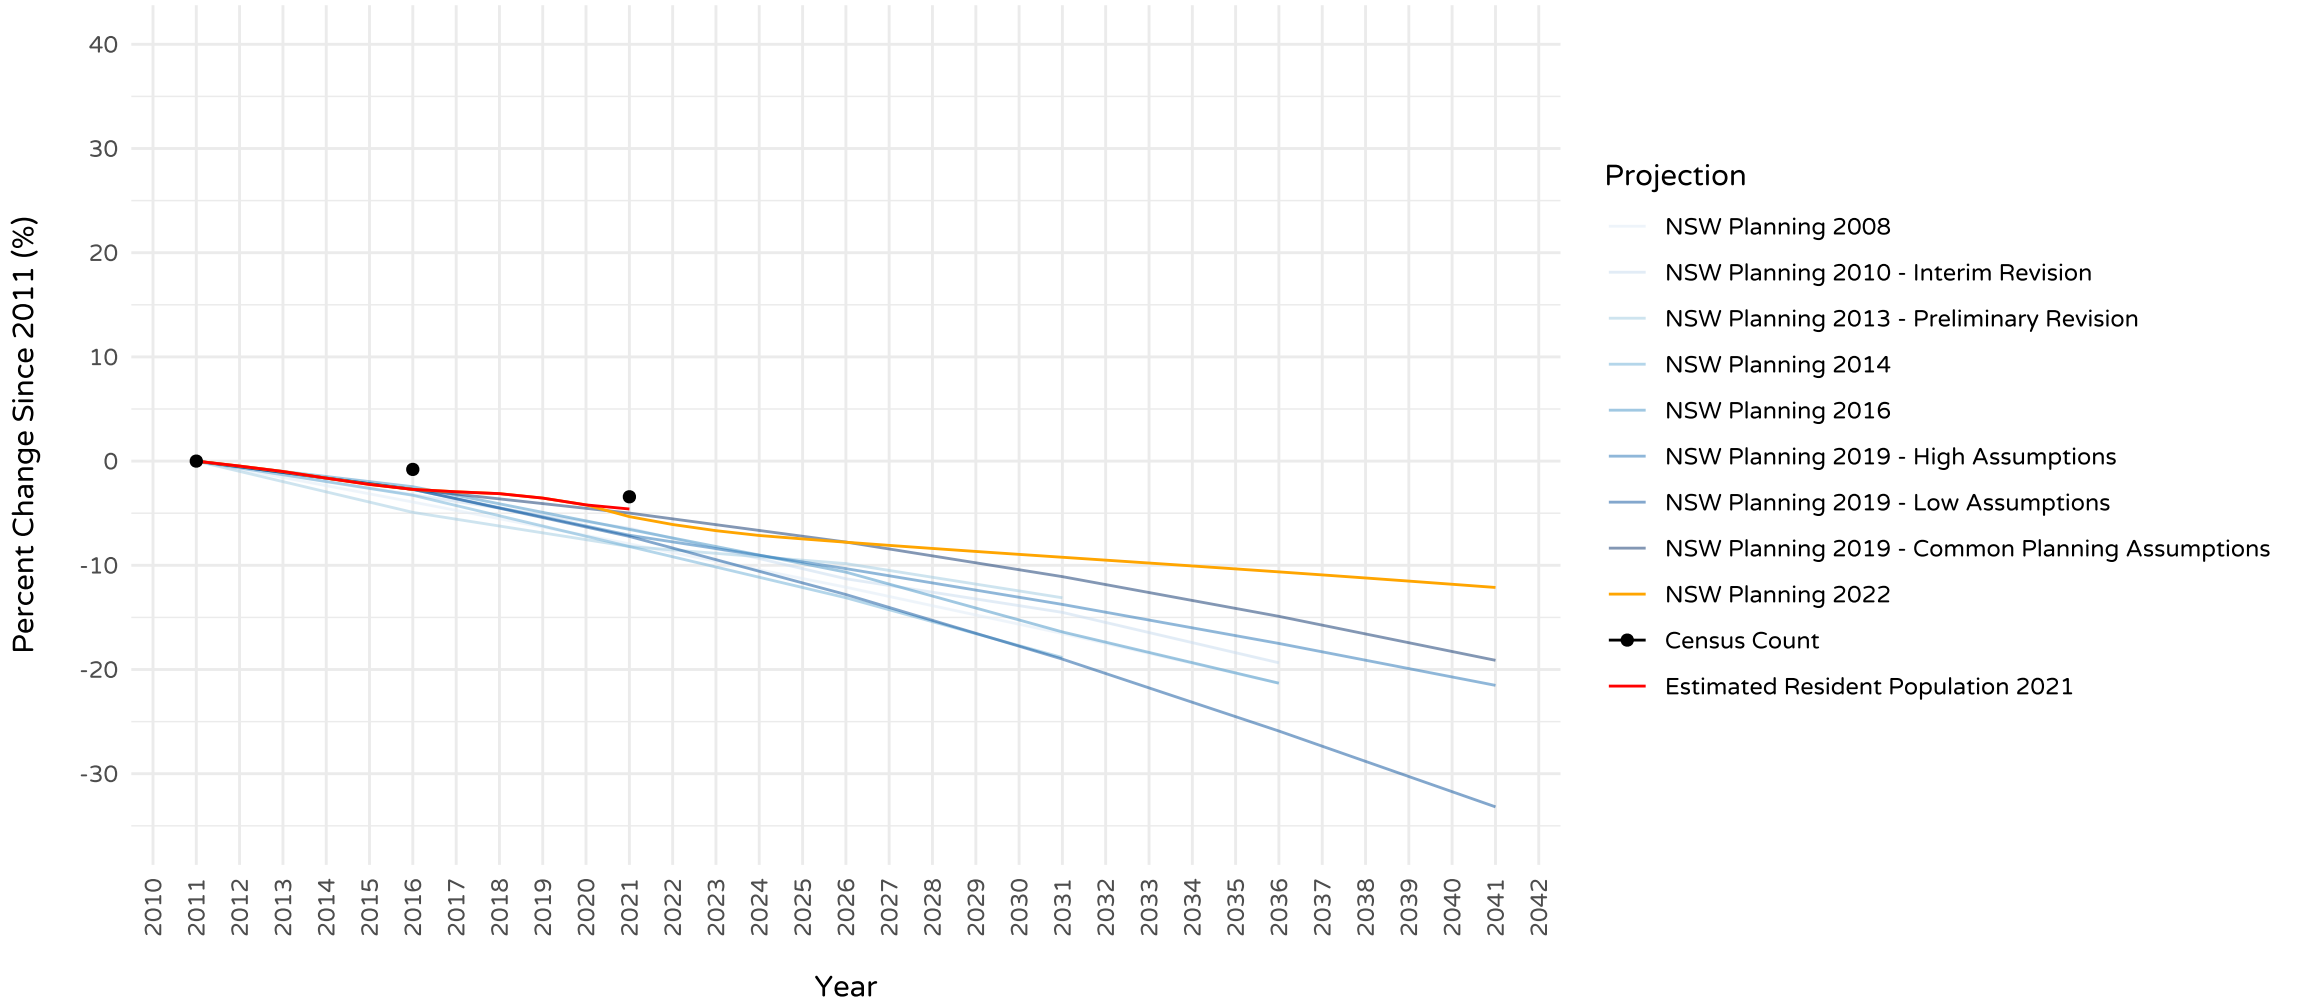

Narrandera NSW Population Projections, ERP and Census Count

Data Source: NSW Population Projections - NSW Department of Planning and Environment and Australian Bureau of Statistics