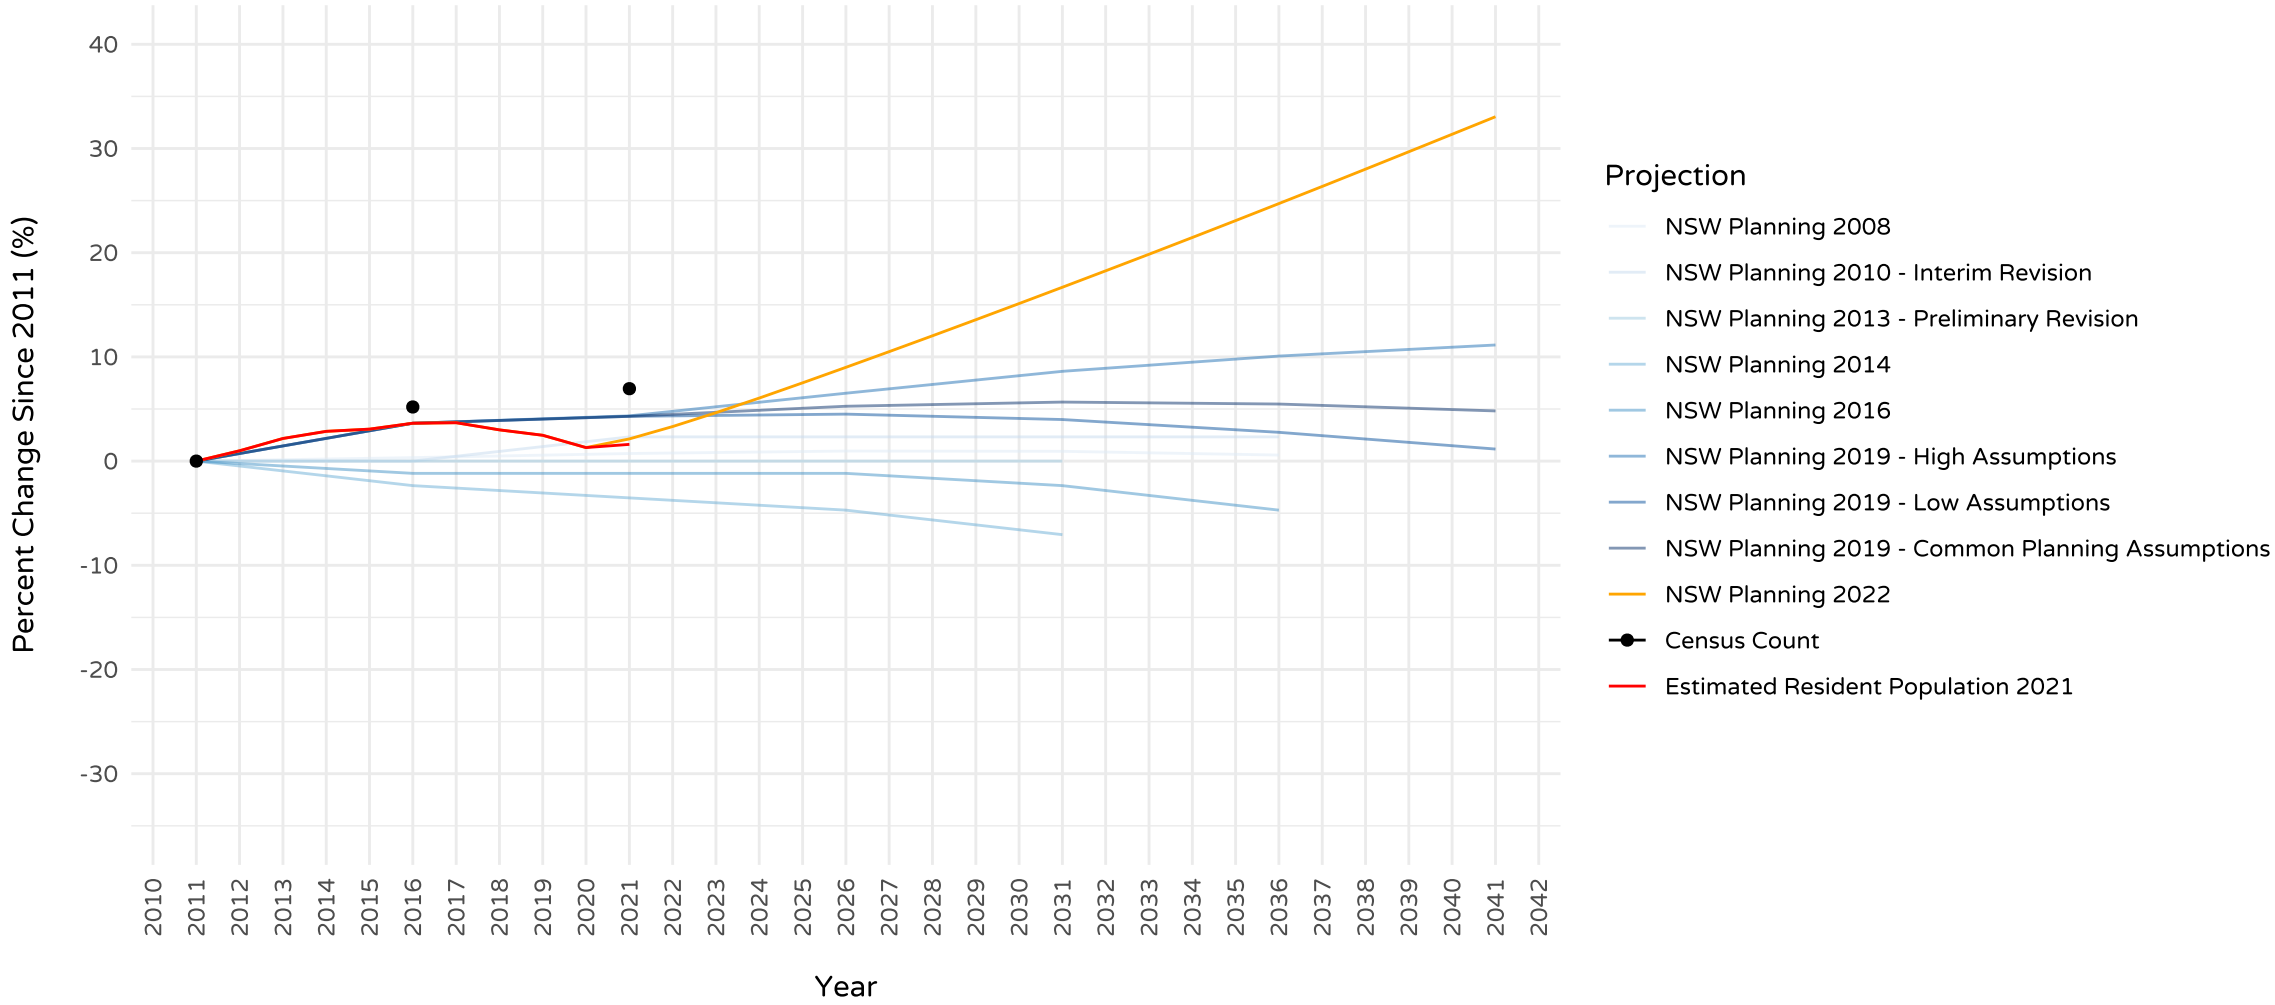

Coolamon NSW Population Projections, ERP and Census Count

Data Source: NSW Population Projections - NSW Department of Planning and Environment and Australian Bureau of Statistics