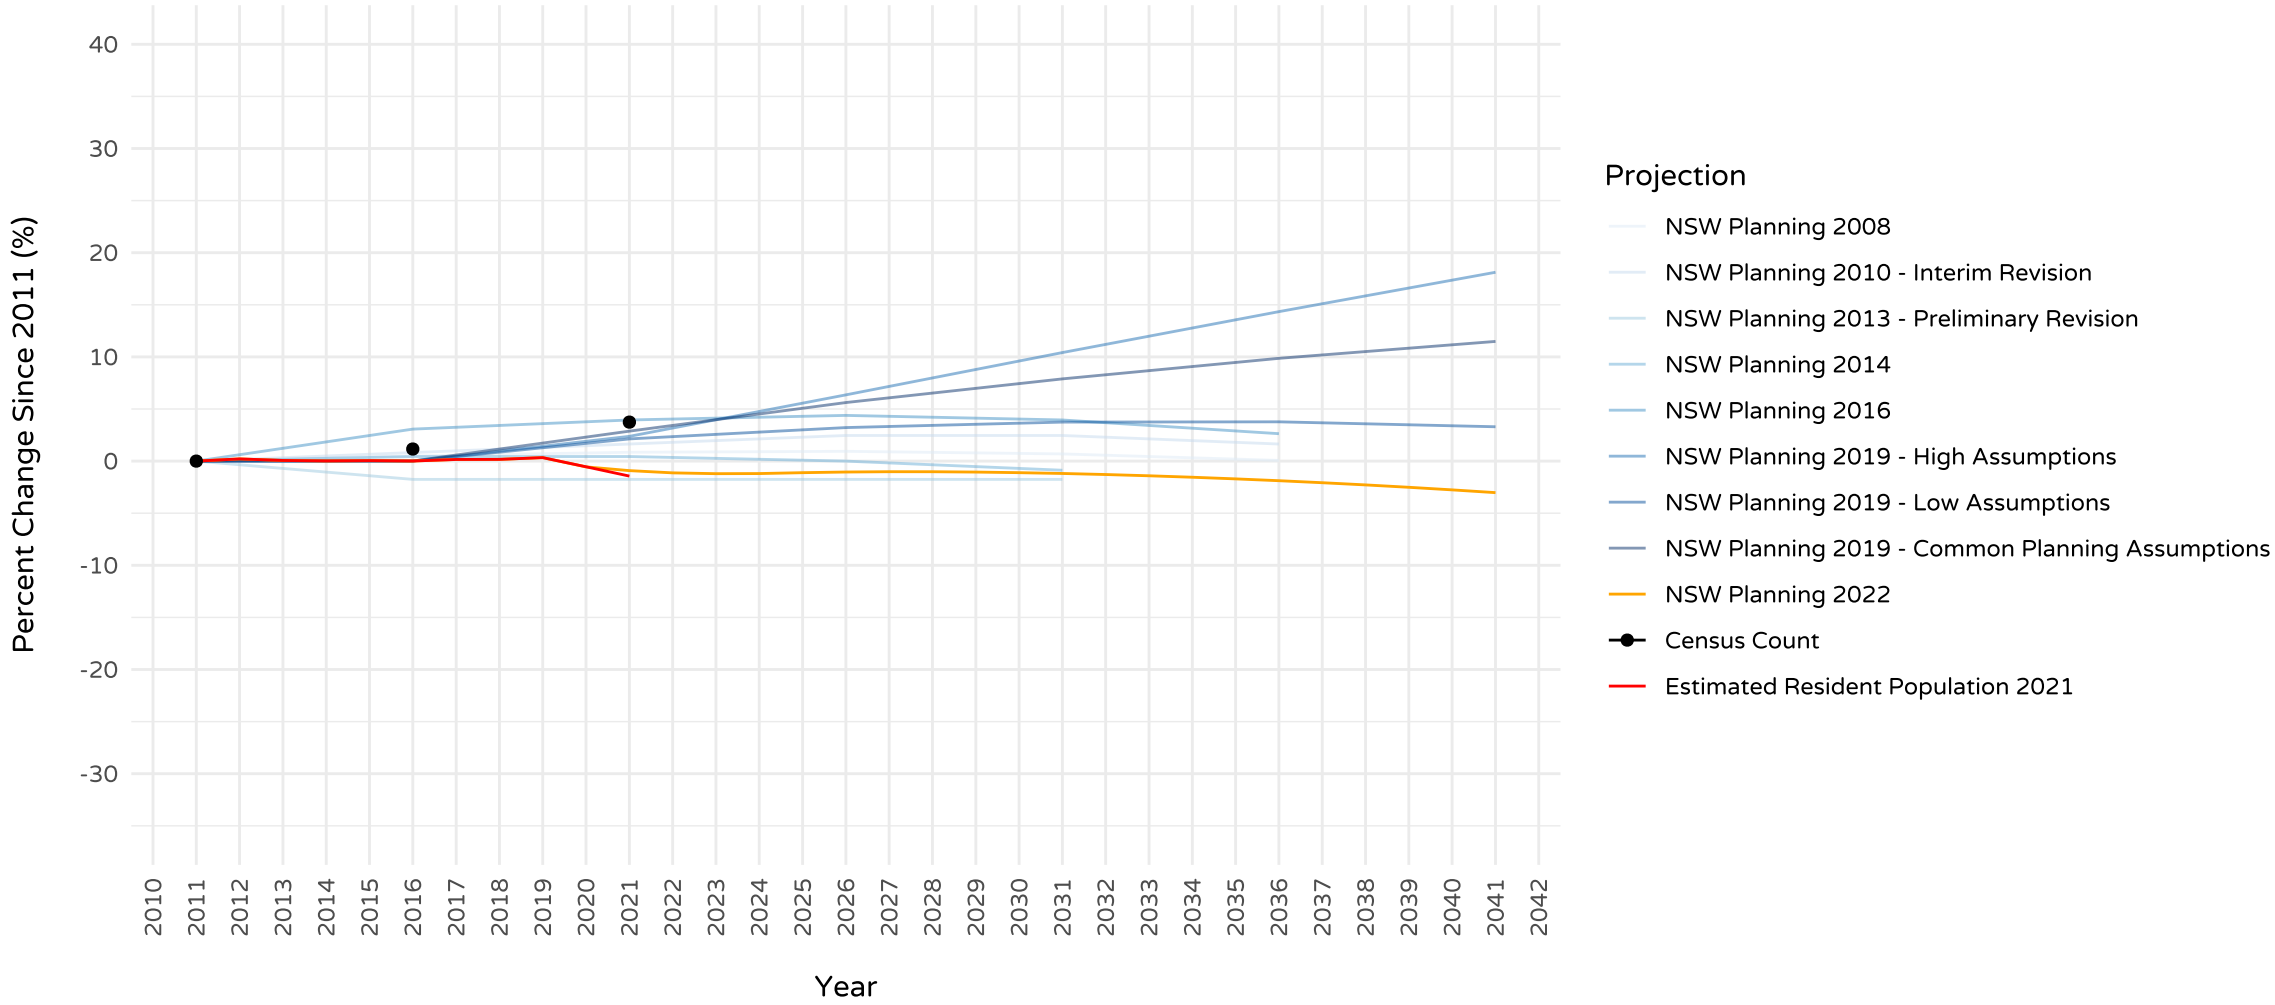

Leeton NSW Population Projections, ERP and Census Count

Data Source: NSW Population Projections - NSW Department of Planning and Environment and Australian Bureau of Statistics