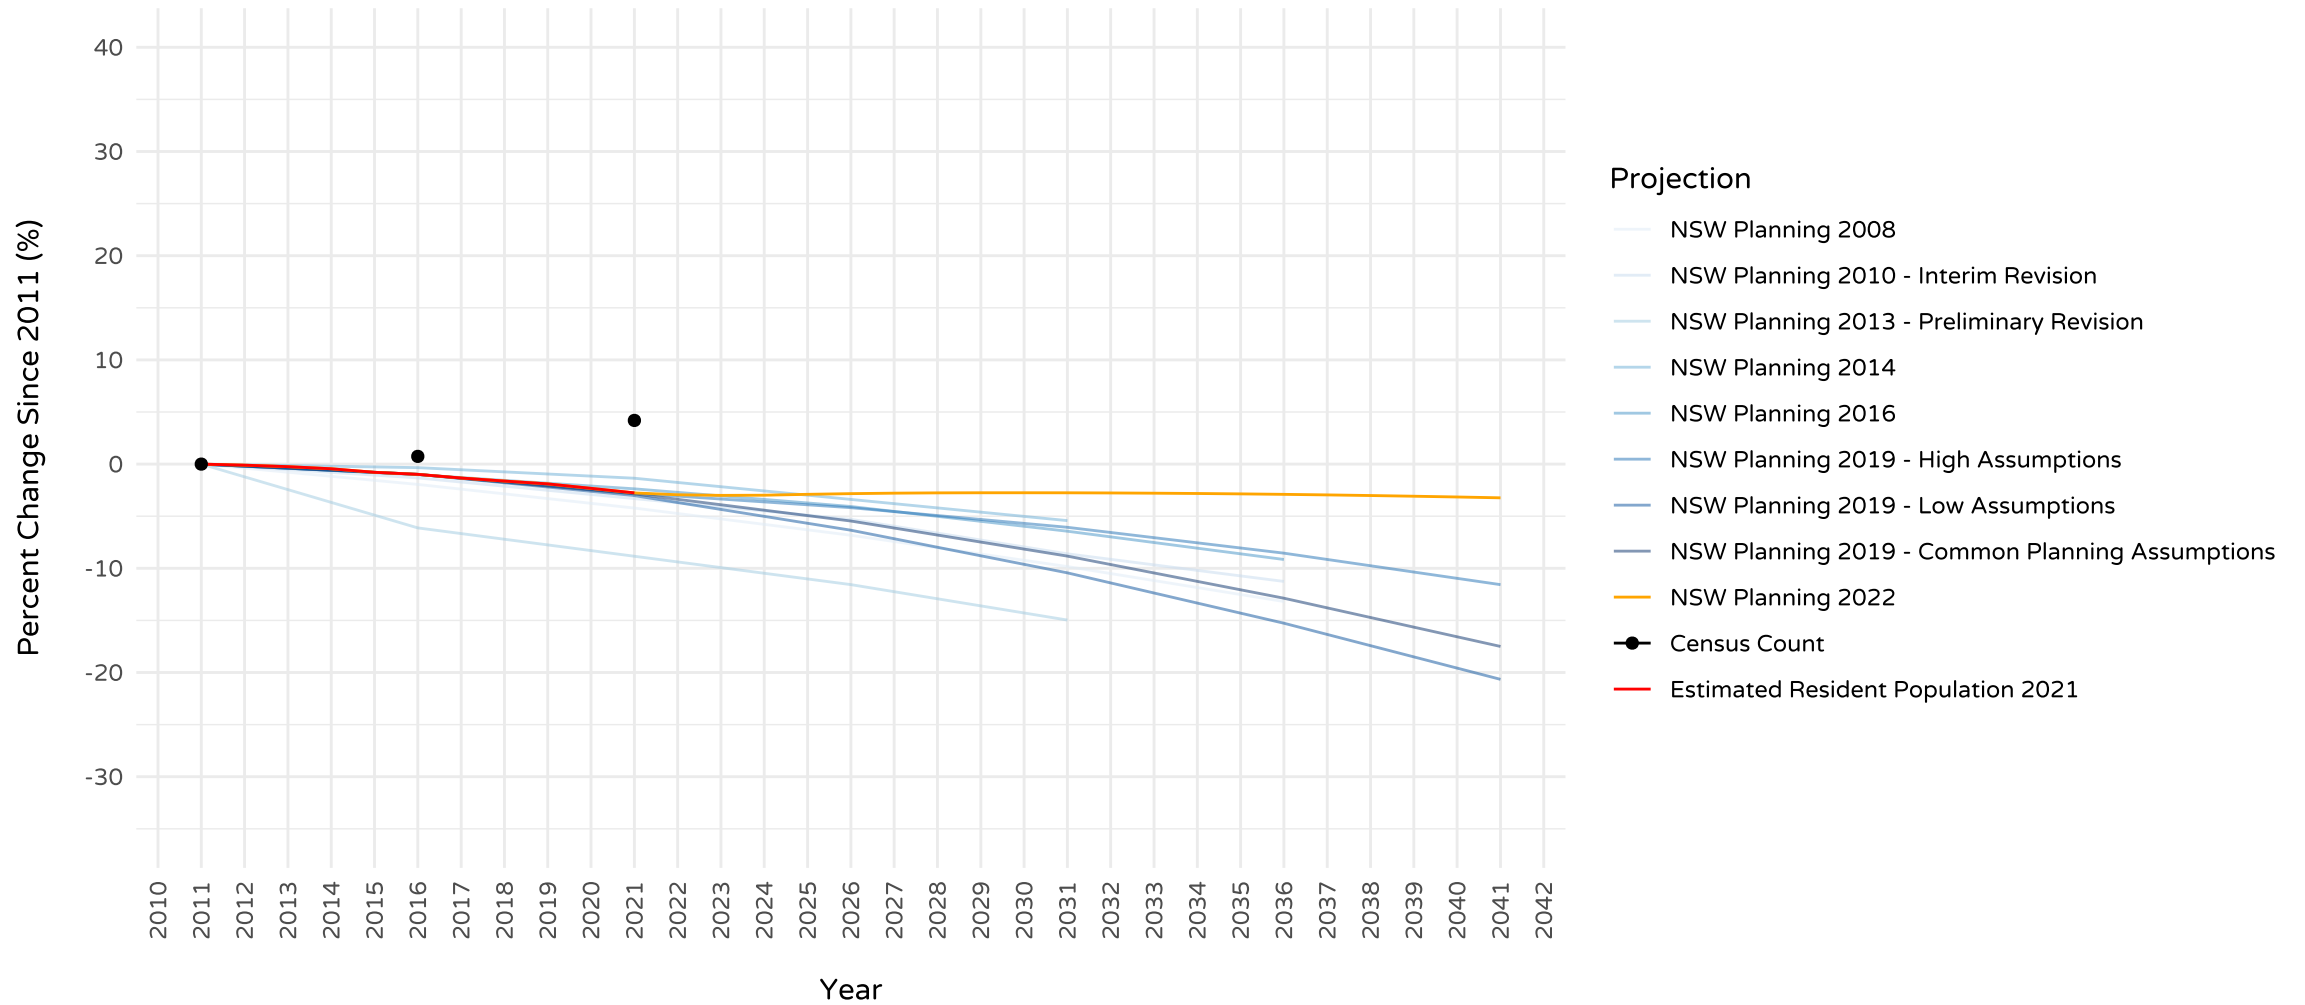

Snowy Valleys NSW Population Projections, ERP and Census Count

Data Source: NSW Population Projections - NSW Department of Planning and Environment and Australian Bureau of Statistics