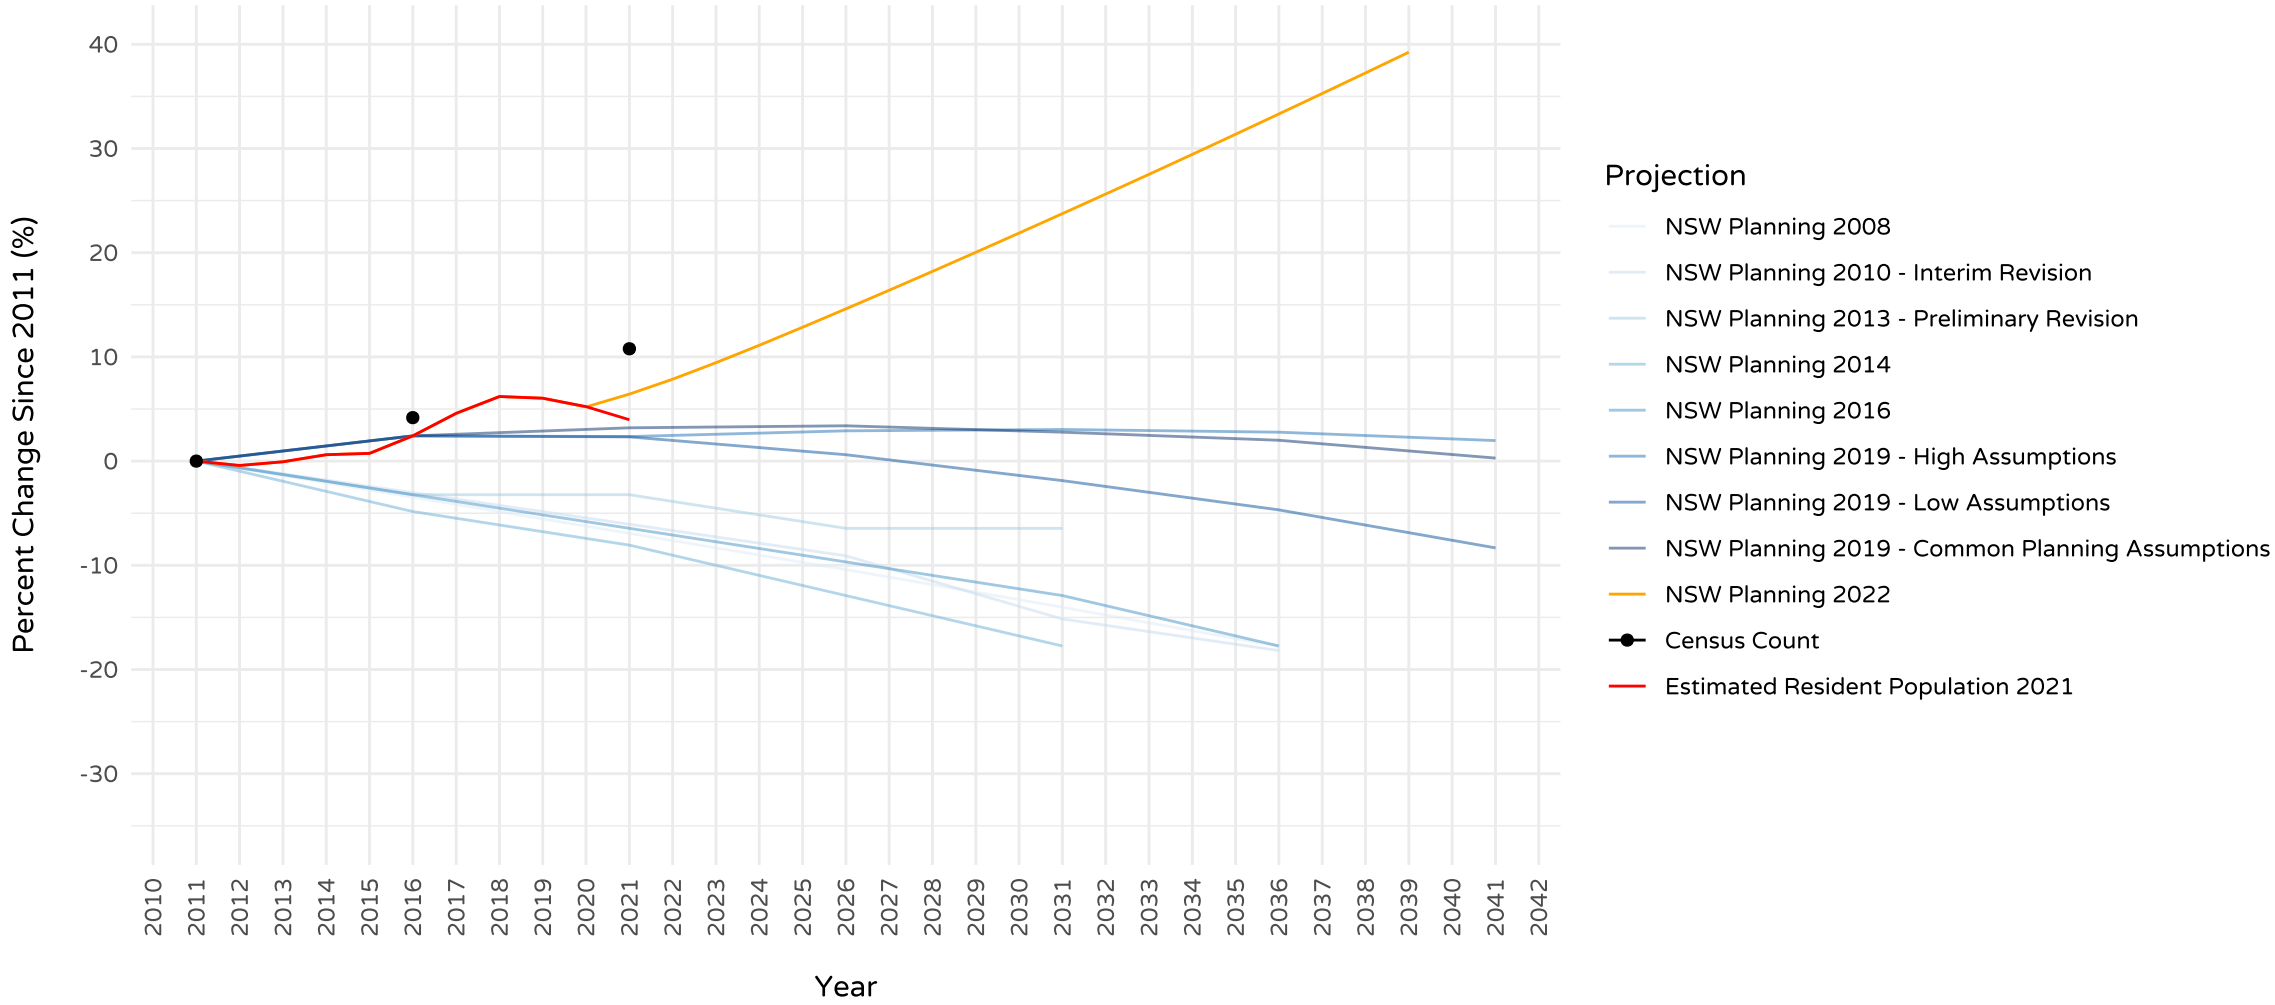

Lockhart NSW Population Projections, ERP and Census Count

Data Source: NSW Population Projections - NSW Department of Planning and Environment and Australian Bureau of Statistics