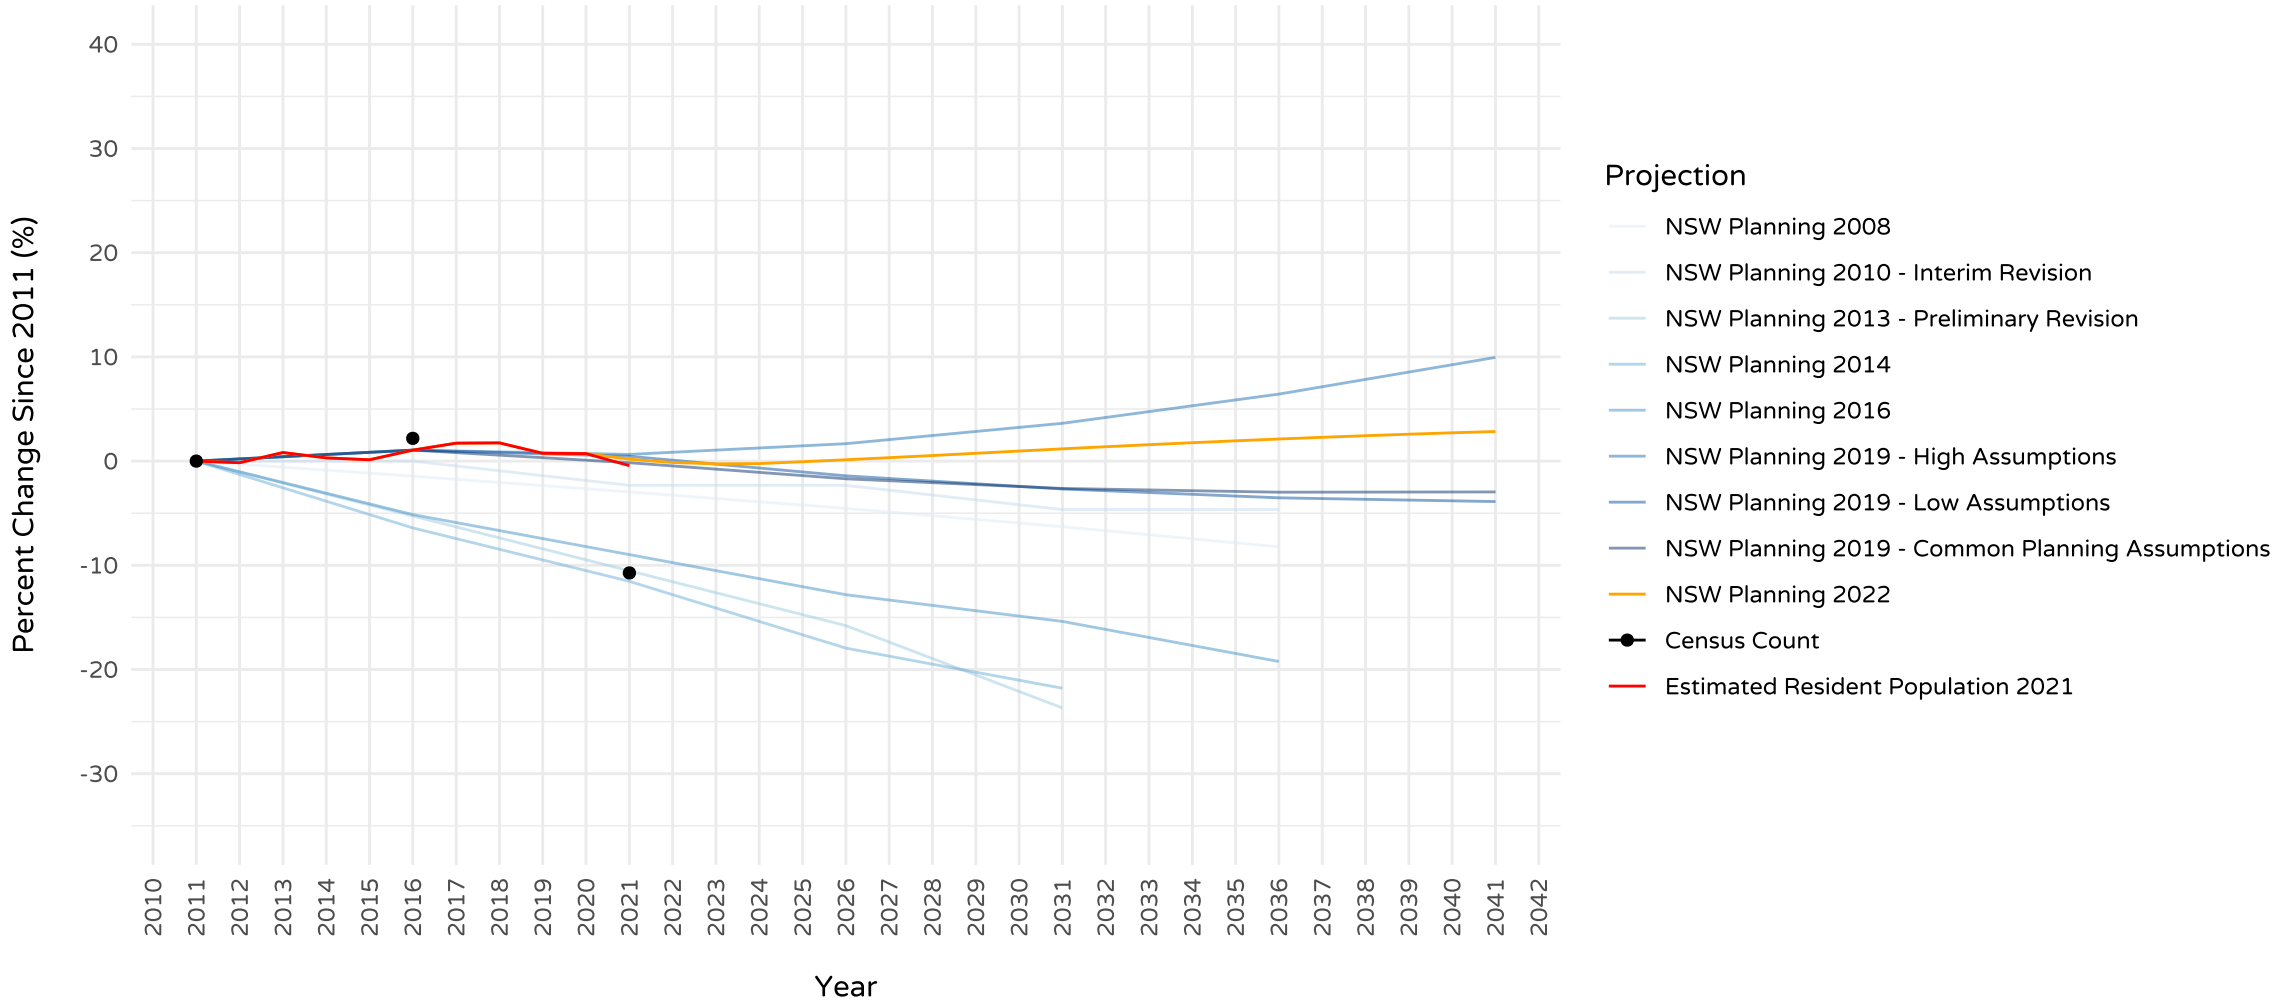

Murrumbidgee NSW Population Projections, ERP and Census Count

Data Source: NSW Population Projections - NSW Department of Planning and Environment and Australian Bureau of Statistics