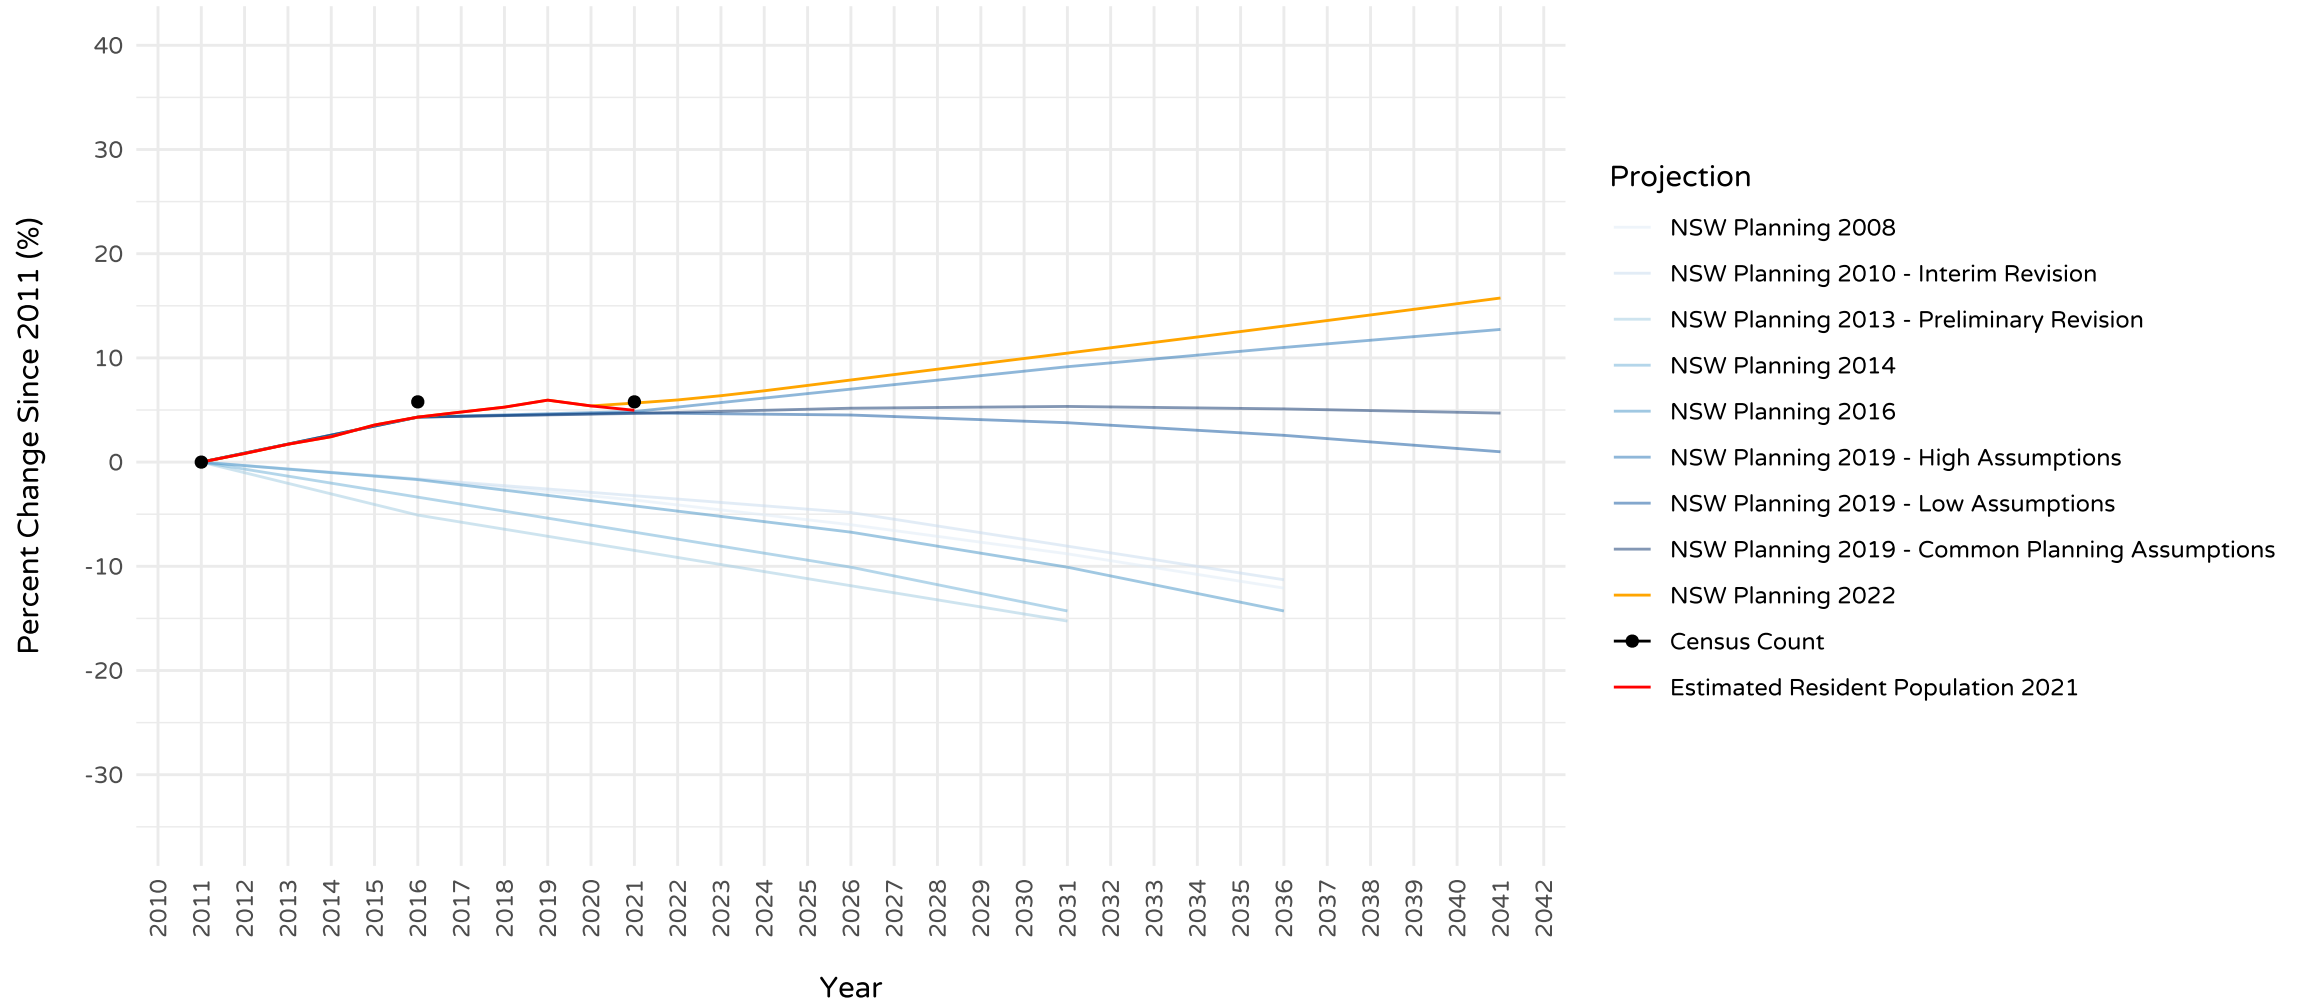

Temora NSW Population Projections, ERP and Census Count

Data Source: NSW Population Projections - NSW Department of Planning and Environment and Australian Bureau of Statistics