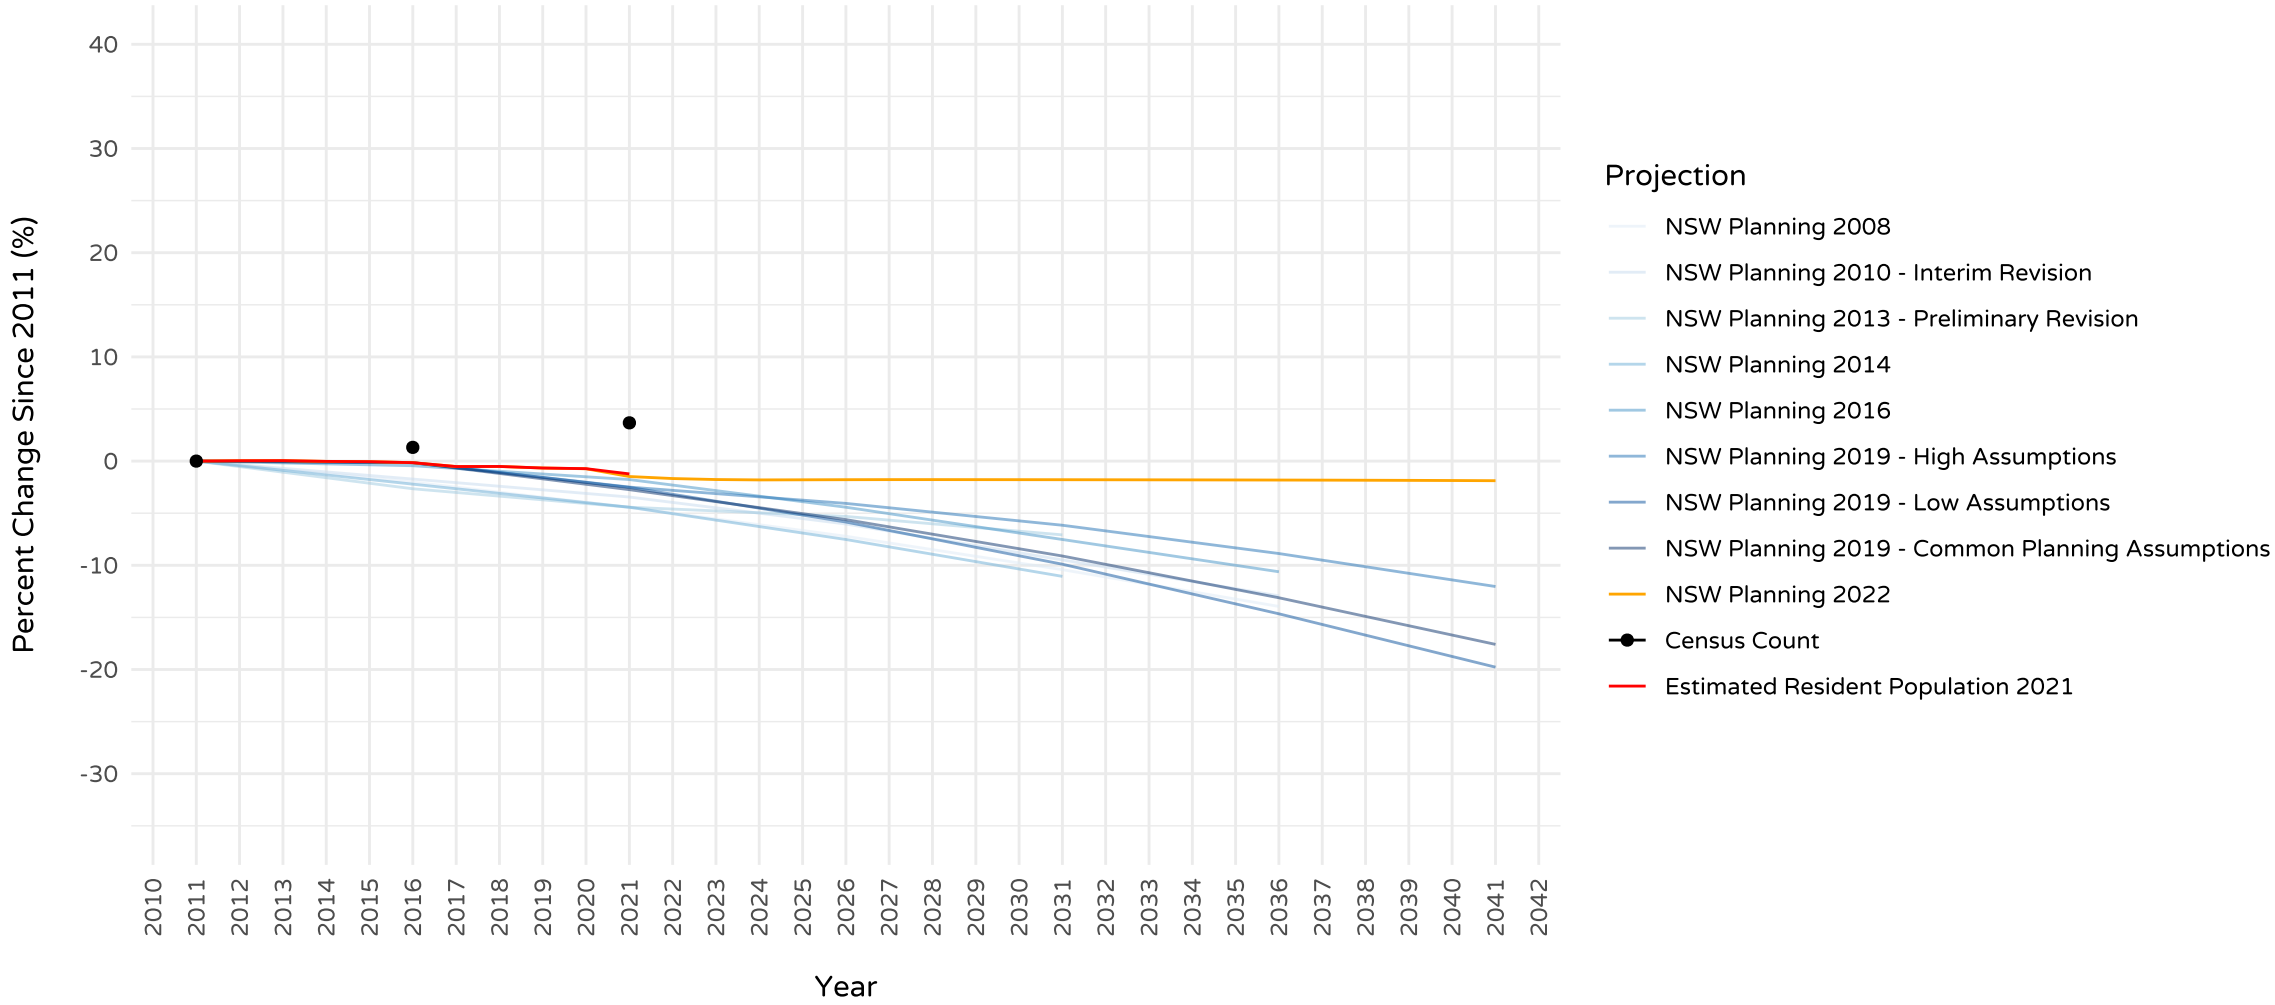

Cootamundra-Gundagai Regional NSW Population Projections, ERP and Census Count

Data Source: NSW Population Projections - NSW Department of Planning and Environment and Australian Bureau of Statistics