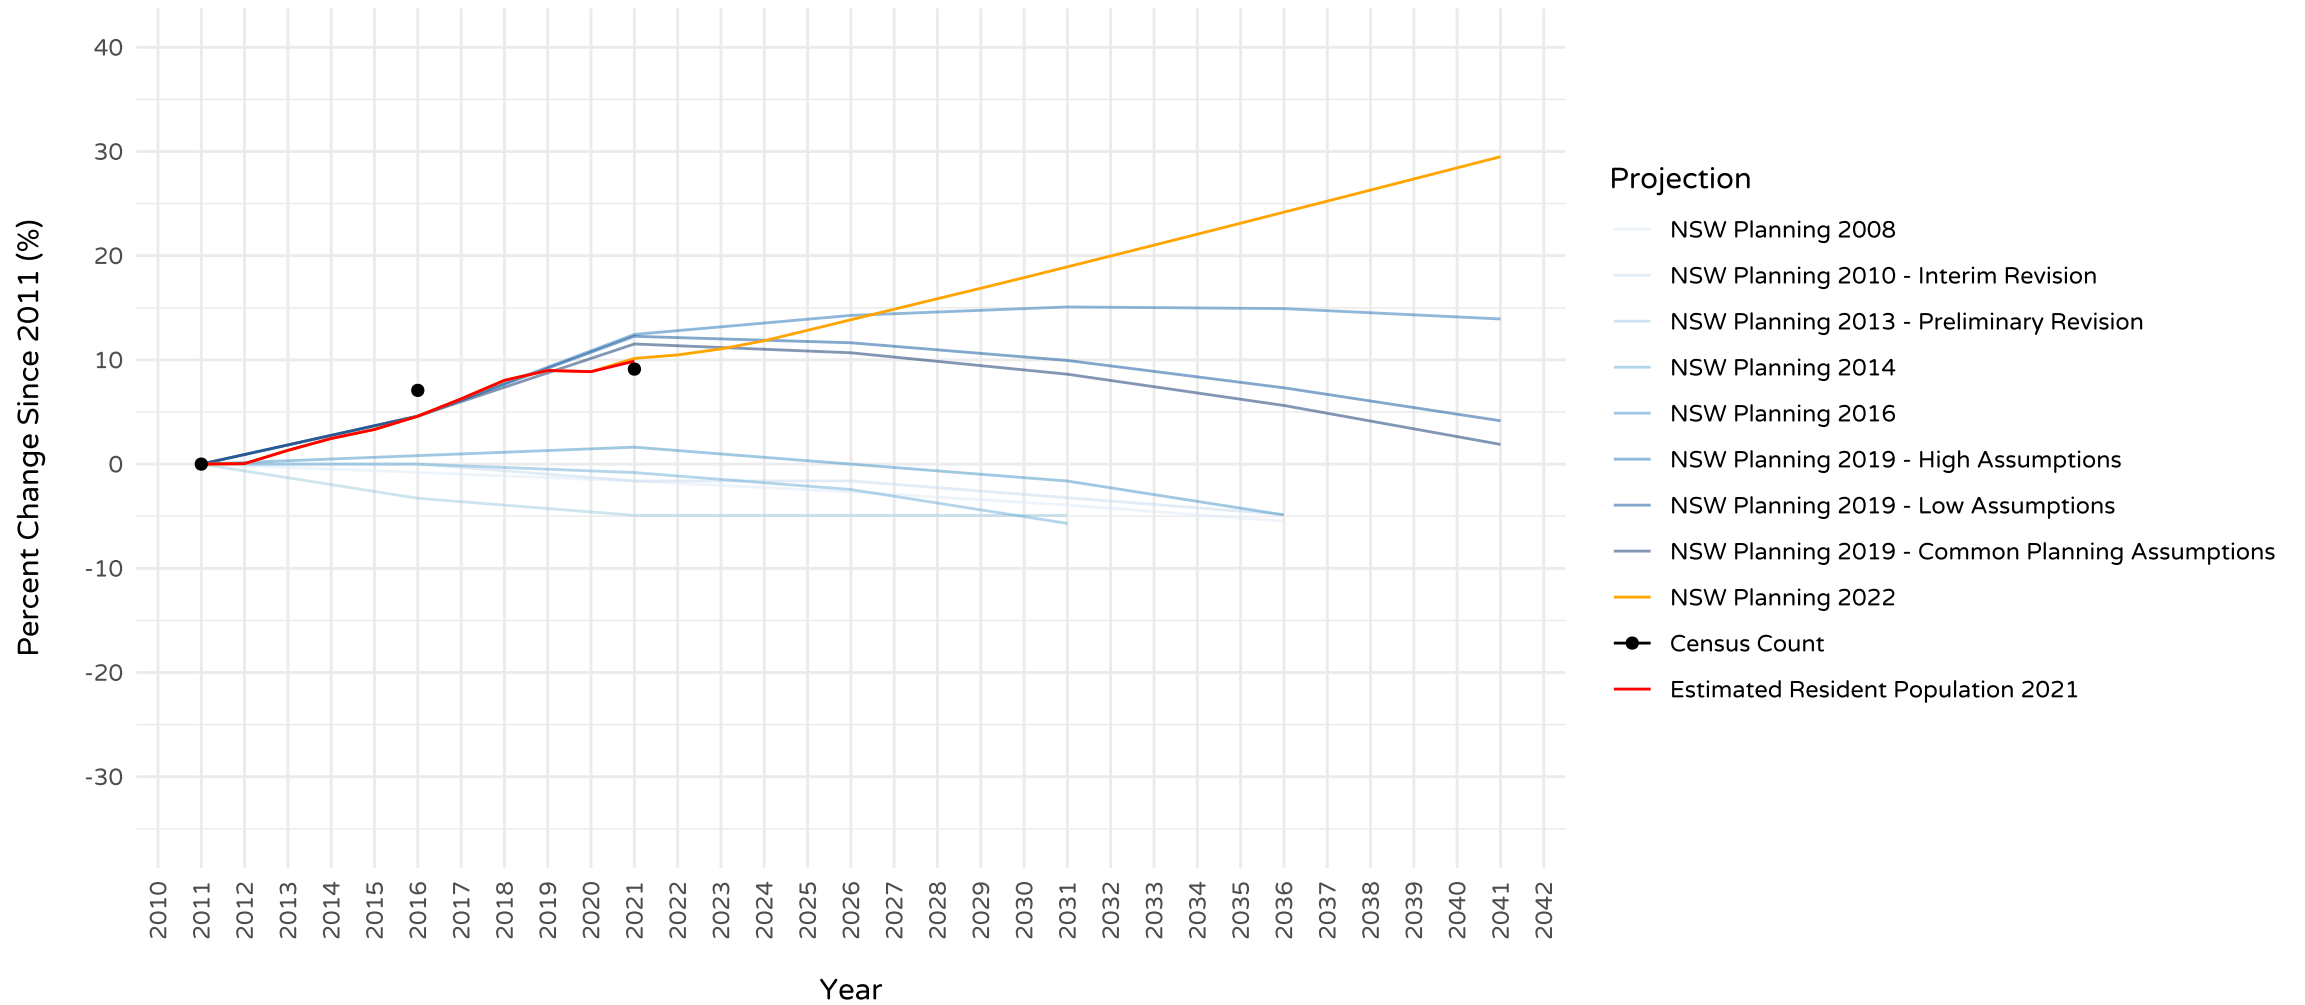

June NSW Population Projections, ERP and Census Count

Data Source: NSW Population Projections - NSW Department of Planning and Environment and Australian Bureau of Statistics