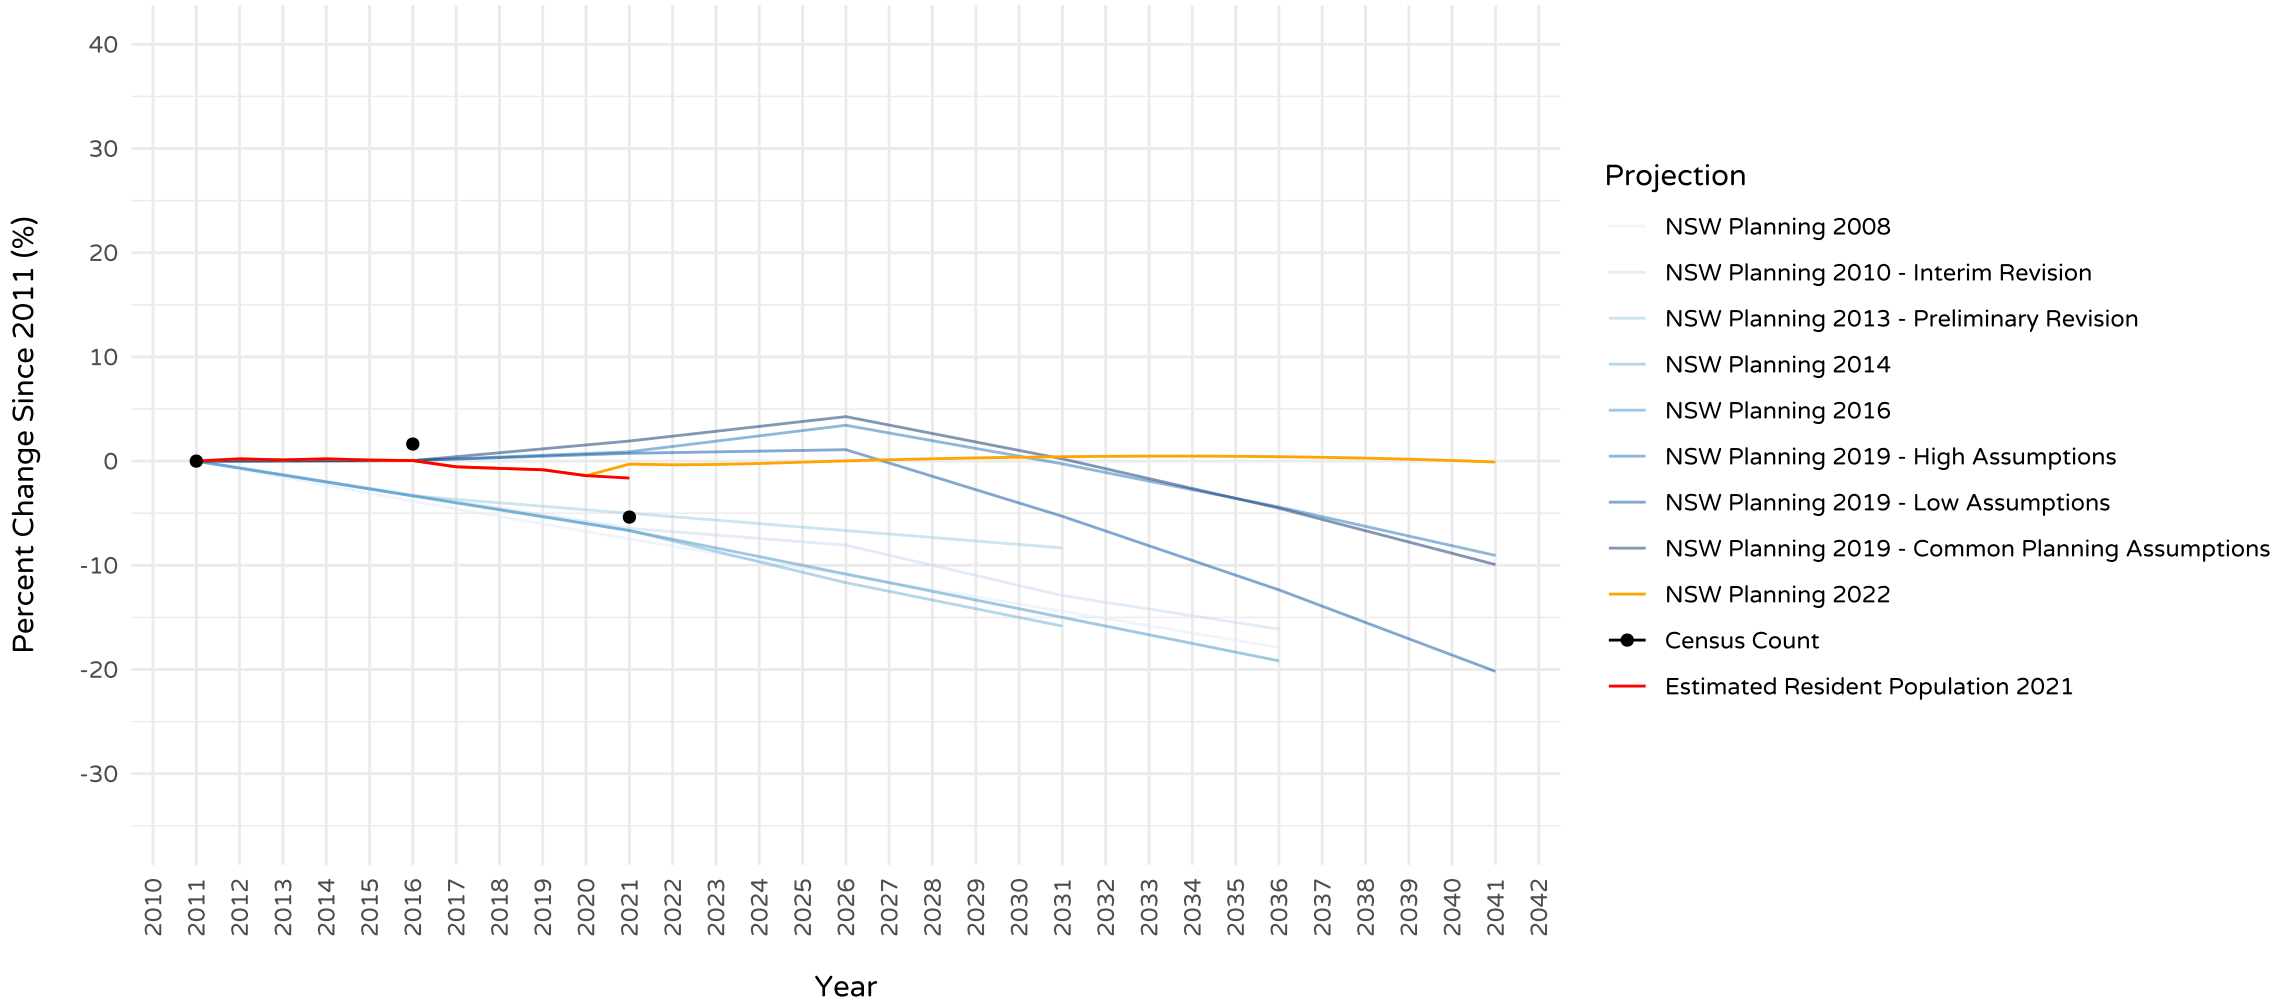

Bland NSW Population Projections, ERP and Census Count

Data Source: NSW Population Projections - NSW Department of Planning and Environment and Australian Bureau of Statistics